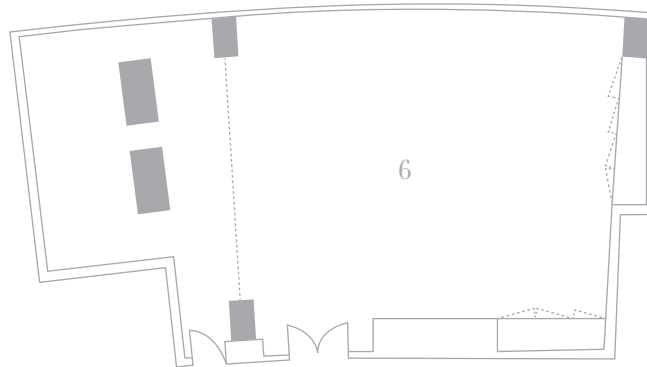

Grand Ballroom 2/F

Yangtze Lounge 2/F

Conference Centre 5/F

Conference Room 6/F

Poolside Garden 6/F

NEW WORLD WUHAN HOTEL
650 JieFang Avenue, Hankou, Wuhan, Hubei 430050, PRC
tel +86 27 8580 8888 fax +86 27 8580 8889
www.newworldhotels.com