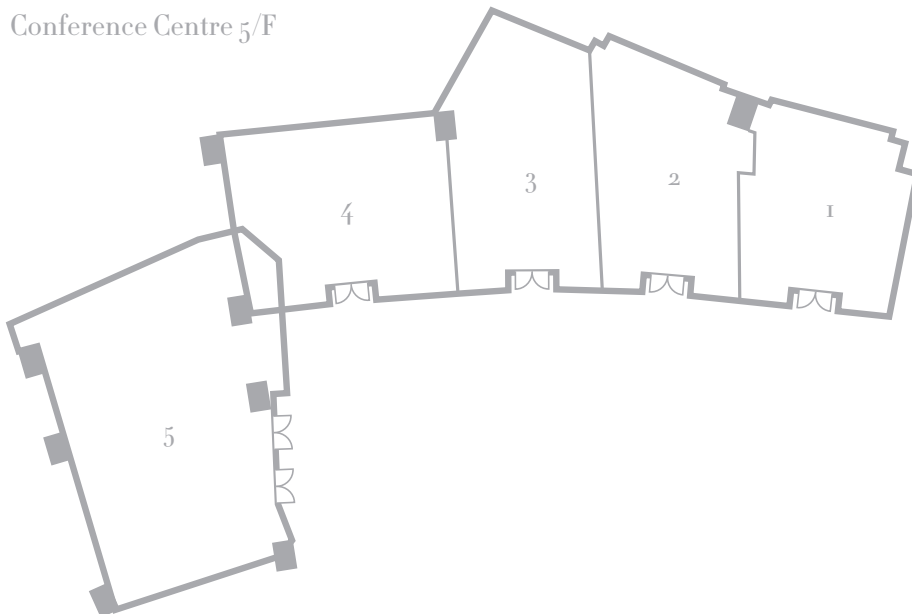

Conference Centre 5/F