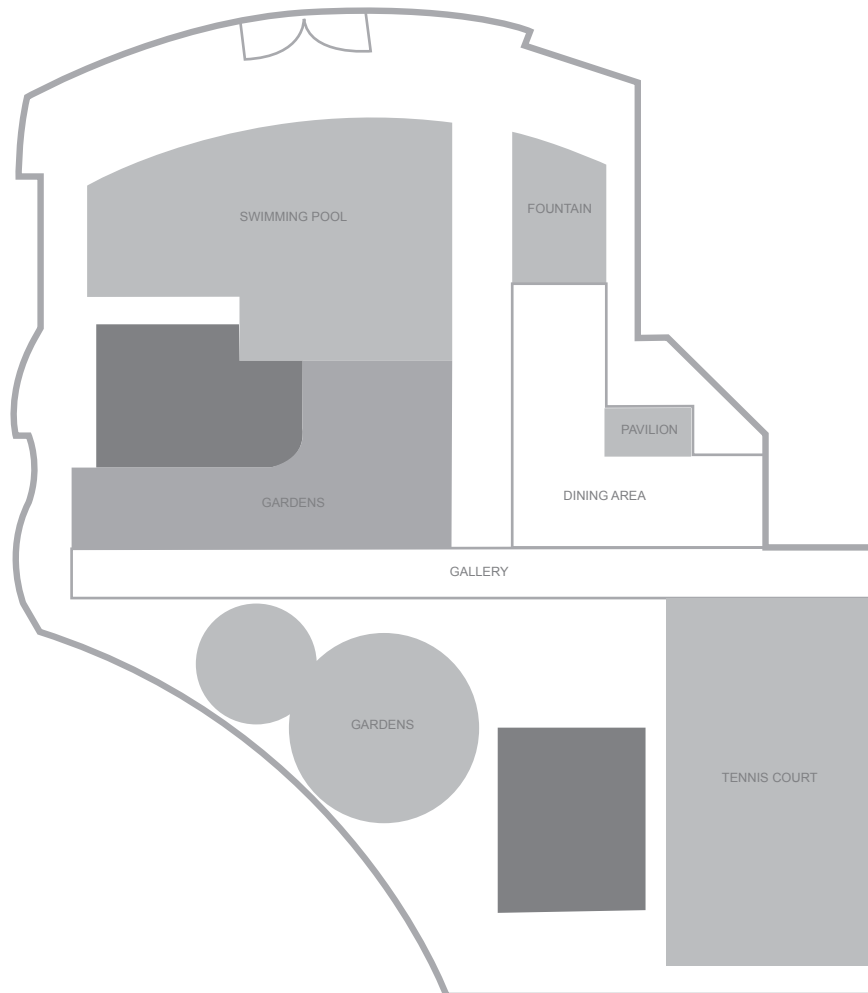

EVEN THE FACILITIES WILL LEAVE A LASTING IMPRESSION

When it is time to select a venue that makes an impact on guests, the variety of spaces at New World Wuhan Hotel certainly accomplishes this.

There are five multi-purpose rooms that can be arranged in a variety of configurations. The elegant, 440-square-metre pillar-less grand ballroom has a lofty 4.5-metre ceiling and a spacious reception area. It accommodates up to 210 guests for a sit-down event and 500 guests for cocktails, making it the perfect venue for a visionary corporate event or an impressive banquet. With stylish design and state-of-the-art technology, these spaces will impress you and your guests. The Yangtze Lounge, a multi-purpose outlet with classic design and a fresh approach to dining, can also be specialised for private catering, banquets or conference use.

Grand Ballroom 2/F

Yangtze Lounge 2/F

Conference Centre 5/F

Conference Room 6/F

Poolside Garden 6/F

NEW WORLD WUHAN HOTEL
650 JieFang Avenue, Hankou, Wuhan, Hubei 430050, PRC
tel +86 27 8580 8888 fax +86 27 8580 8889
www.newworldhotels.com