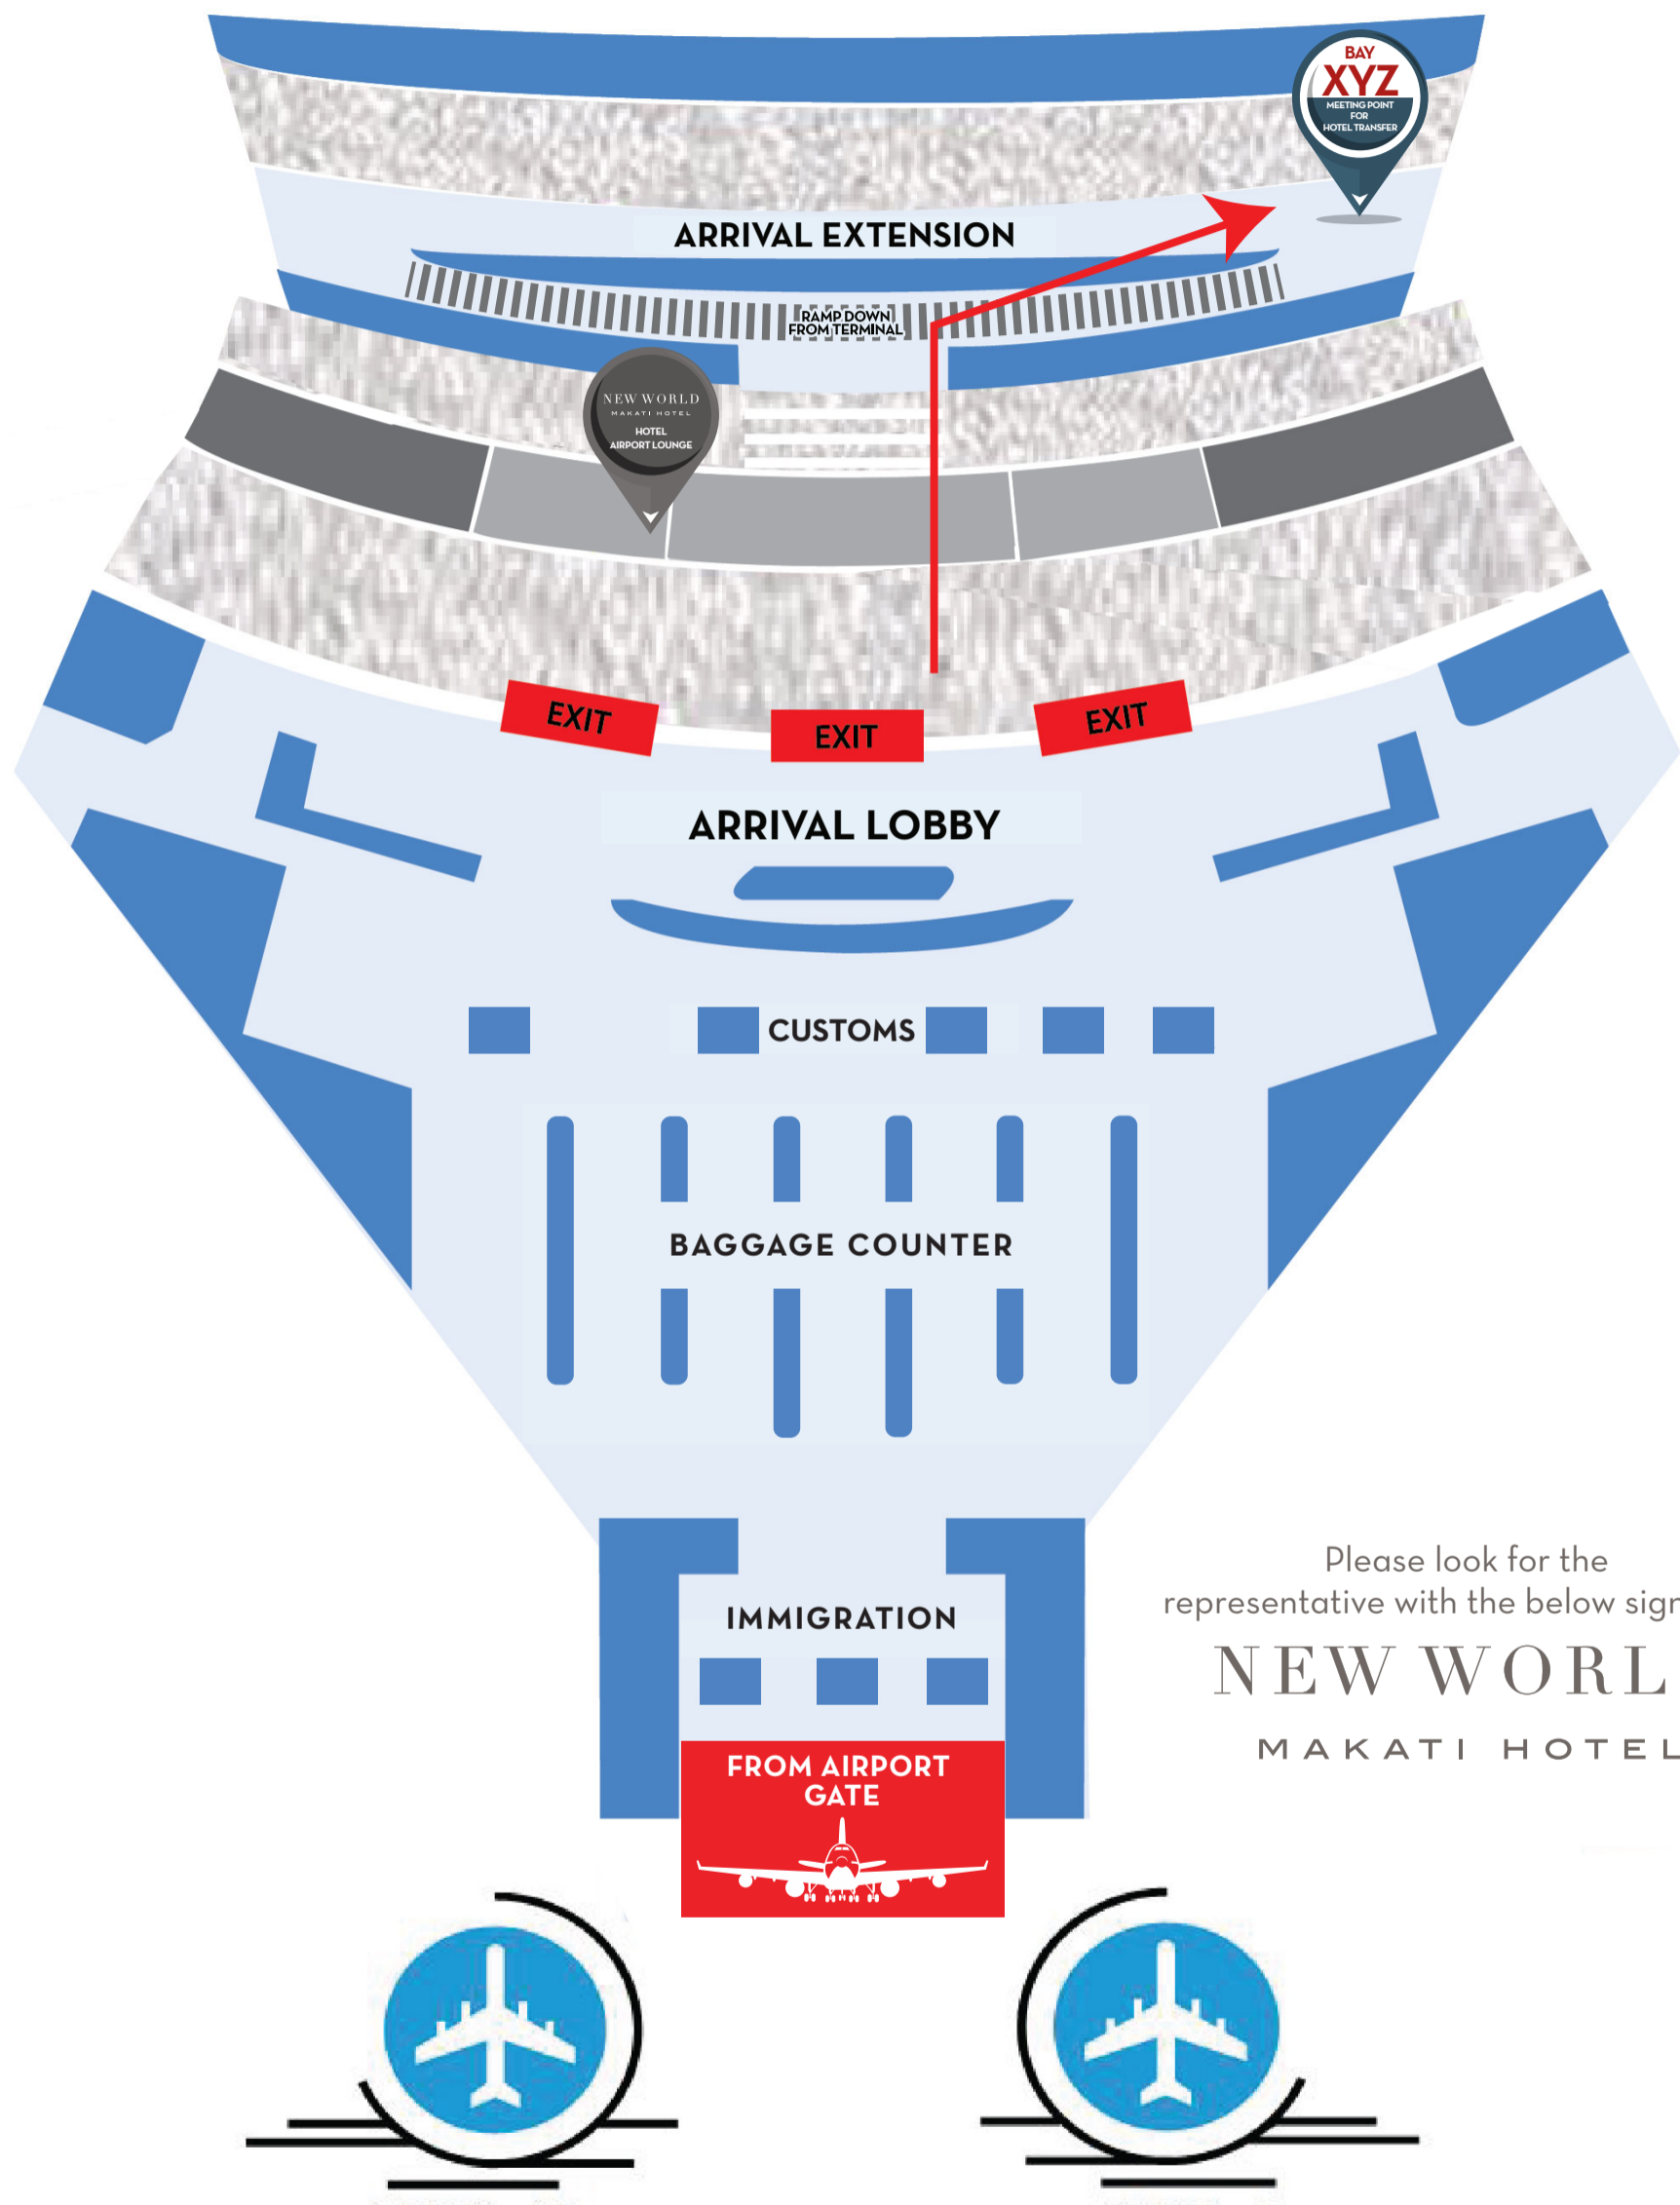

AIRPORT ARRIVAL MAP

NAIA TERMINAL 1

FOR FURTHER ASSISTANCE,
You may contact the following

- Hotel Representative On Duty: (+63) 917 807-9539
- Hotel Concierge: 📞 (+63) 917 538-9098
- Transportation: 📞 (+63) 905 211-3132
- Hotel Trunk Line: (+63) 2 8811-6888

HOTEL ADDRESS

Esperanza Street corner Makati Avenue,
Ayala Center, Makati City,
1228, Philippines