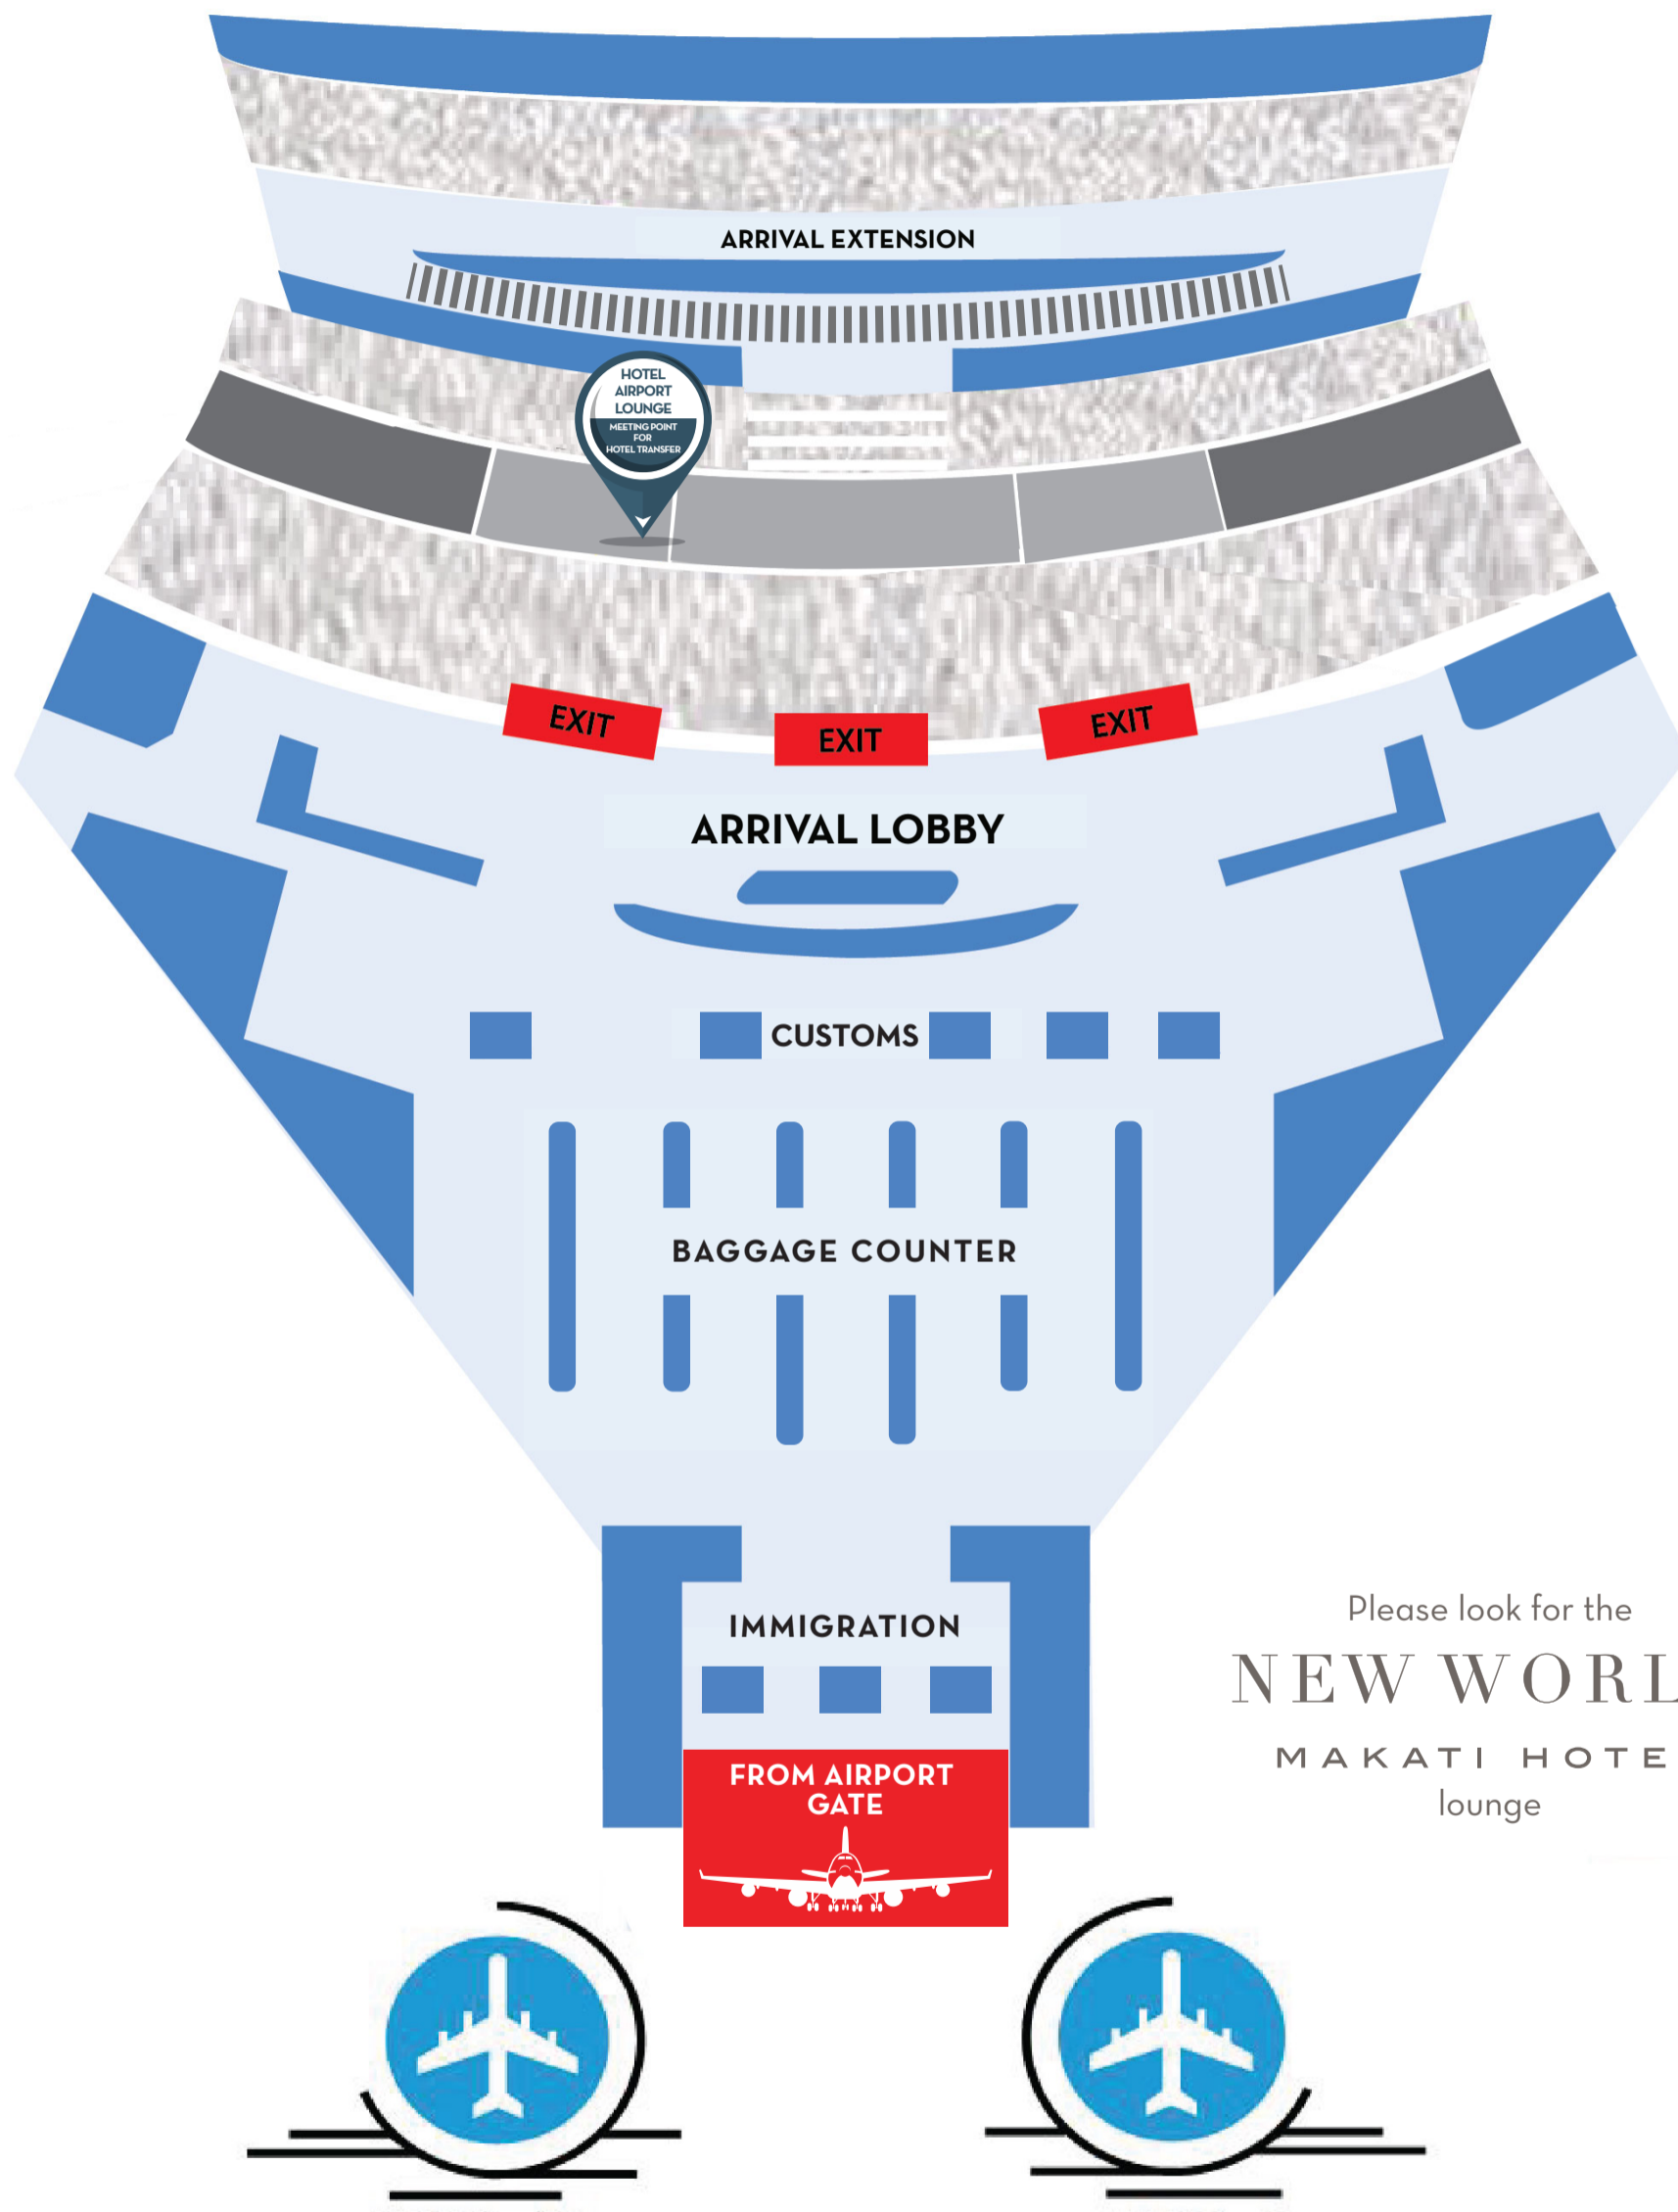

AIRPORT ARRIVAL MAP

NAIA TERMINAL 1

Please look for the
NEW WORLD
MAKATI HOTEL
lounge

FOR FURTHER ASSISTANCE,
You may contact the following

Hotel Representative On Duty: (+63) 917 807-9539
Hotel Concierge: ☎ (+63) 917 538-9098
Transportation: ☎ (+63) 905 211-3132
Hotel Trunk Line: (+63) 2 8811-6888

HOTEL ADDRESS

Esperanza Street corner Makati Avenue,
Ayala Center, Makati City,
1228, Philippines