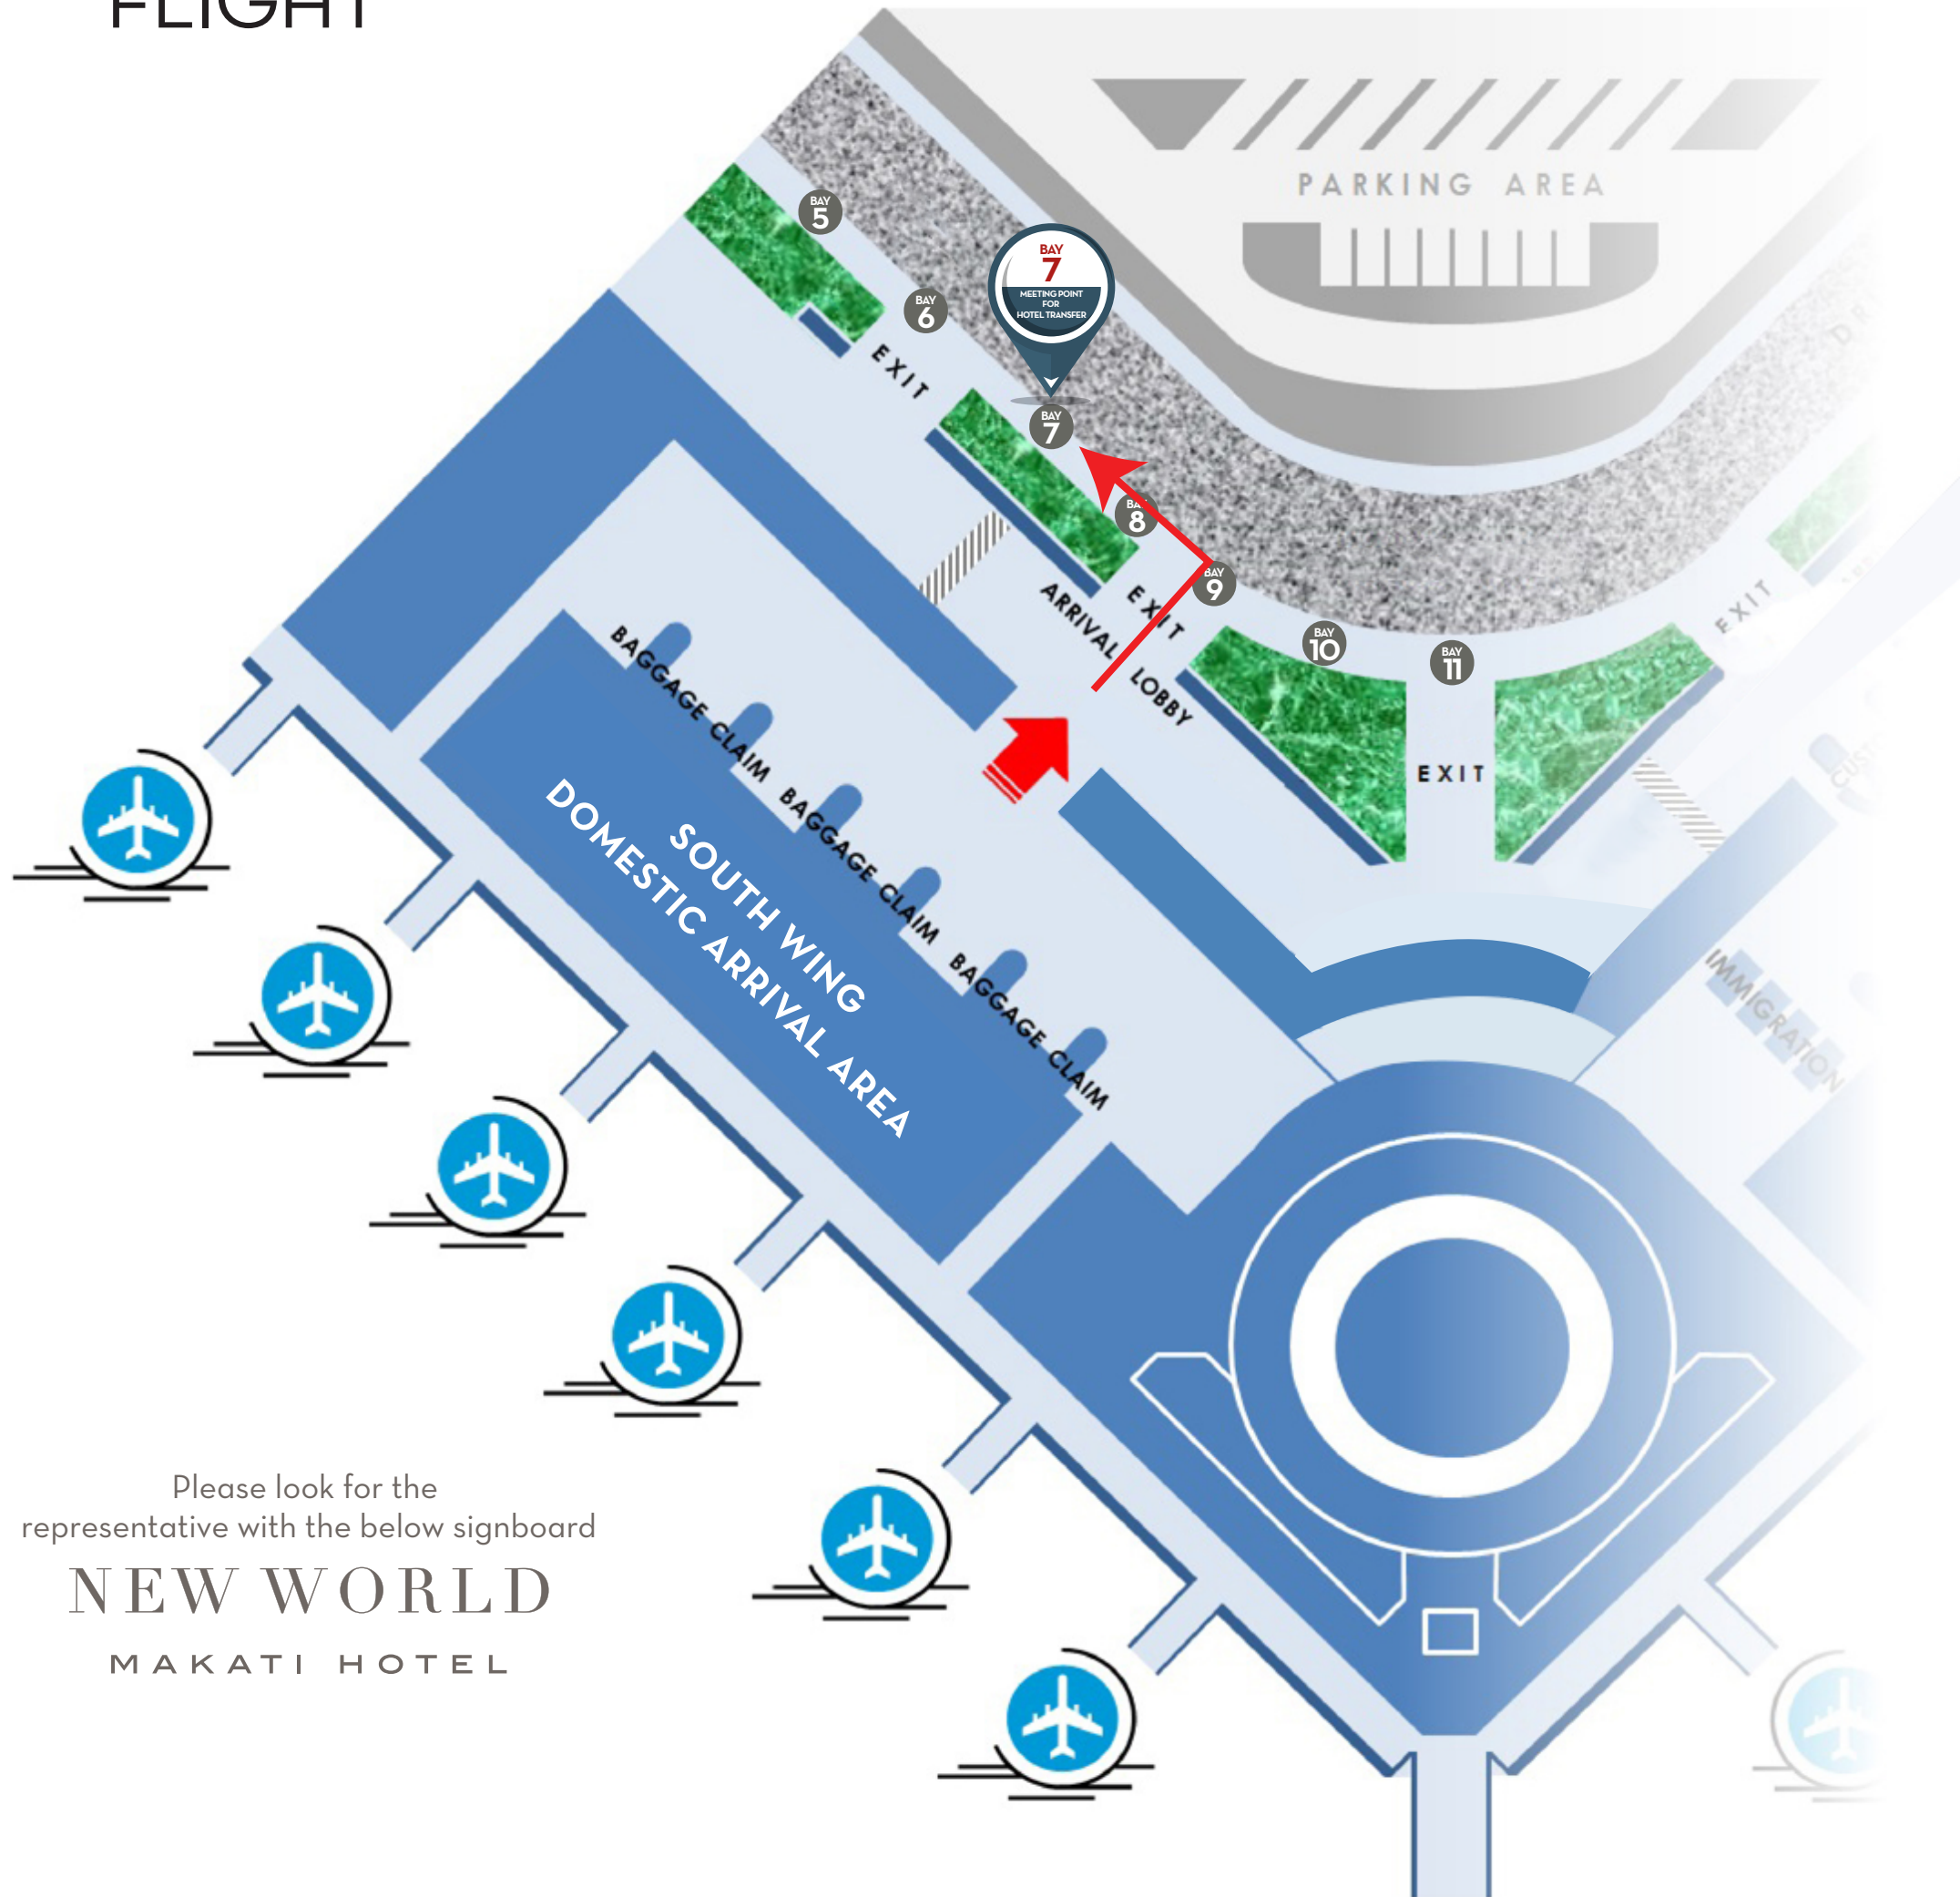

AIRPORT ARRIVAL MAP

NAIA TERMINAL 2

DOMESTIC FLIGHT

Please look for the representative with the below signboard

NEW WORLD
MAKATI HOTEL

FOR FURTHER ASSISTANCE,
You may contact the following

Hotel Representative On Duty: (+63) 917 807-9539