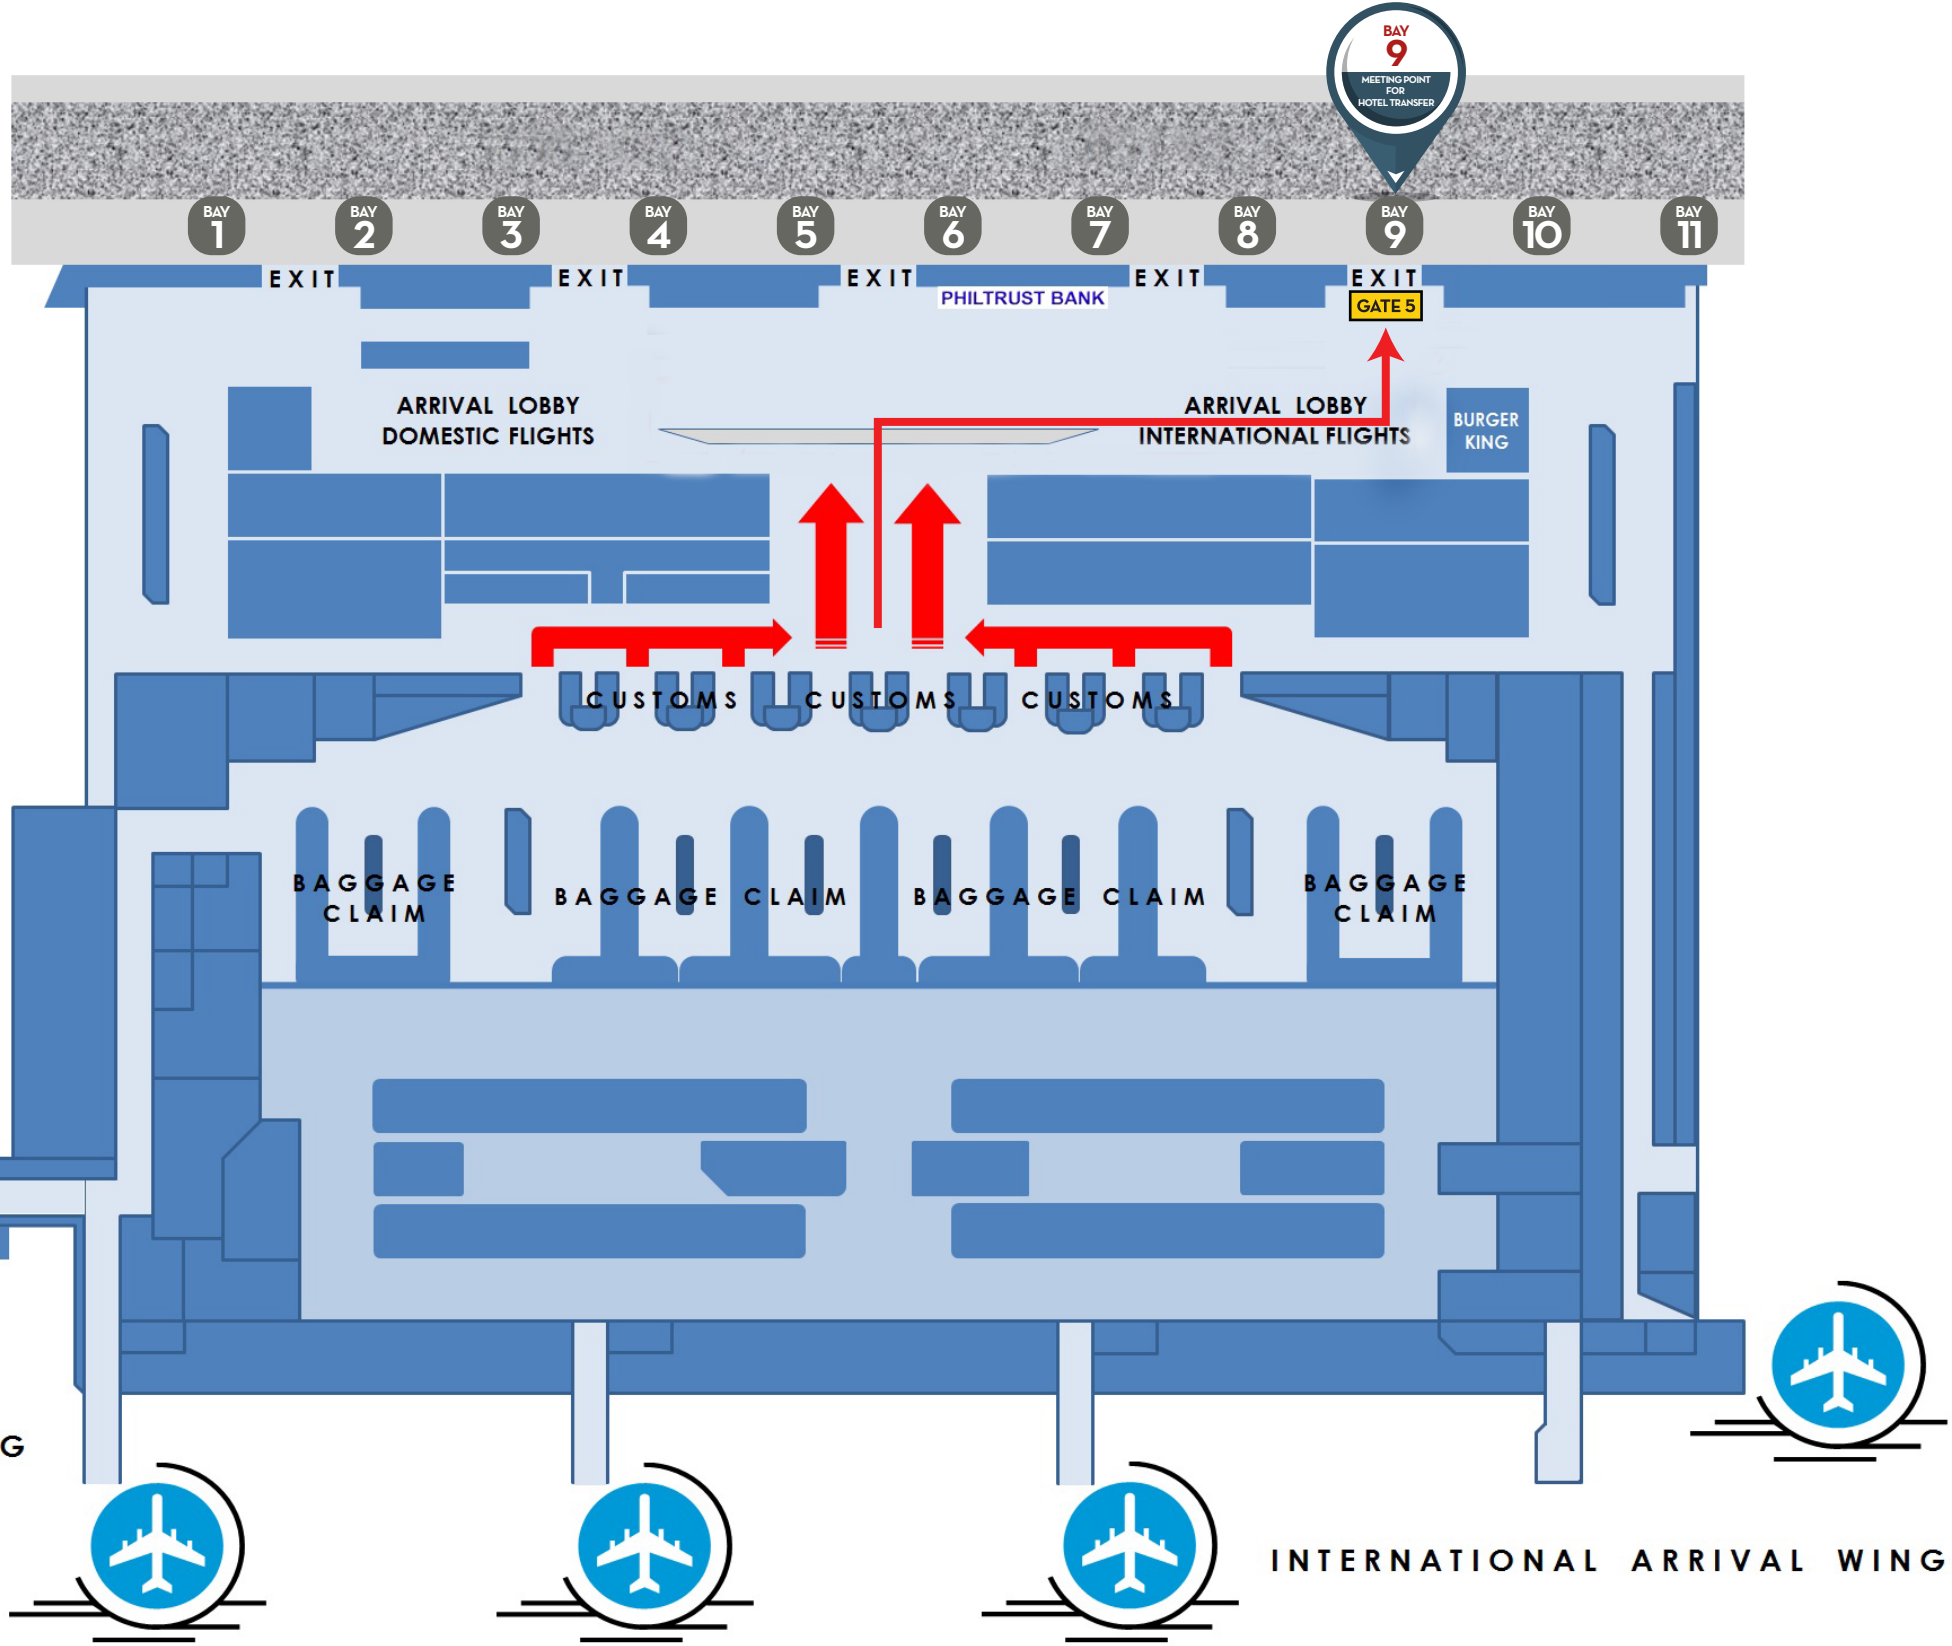

AIRPORT ARRIVAL MAP

NAIA TERMINAL 3

INTERNATIONAL
FLIGHT

Please look for the representative with the below signboard

NEW WORLD

MAKATI HOTEL

FOR FURTHER ASSISTANCE,
You may contact the following

- Hotel Representative On Duty: (+63) 917 807-9539
- Hotel Concierge: ☎ (+63) 917 538-9098
- Transportation: ☎ (+63) 905 211-3132
- Hotel Trunk Line: (+63) 2 8811-6888

HOTEL ADDRESS

Esperanza Street corner Makati Avenue,
Ayala Center, Makati City,
1228, Philippines