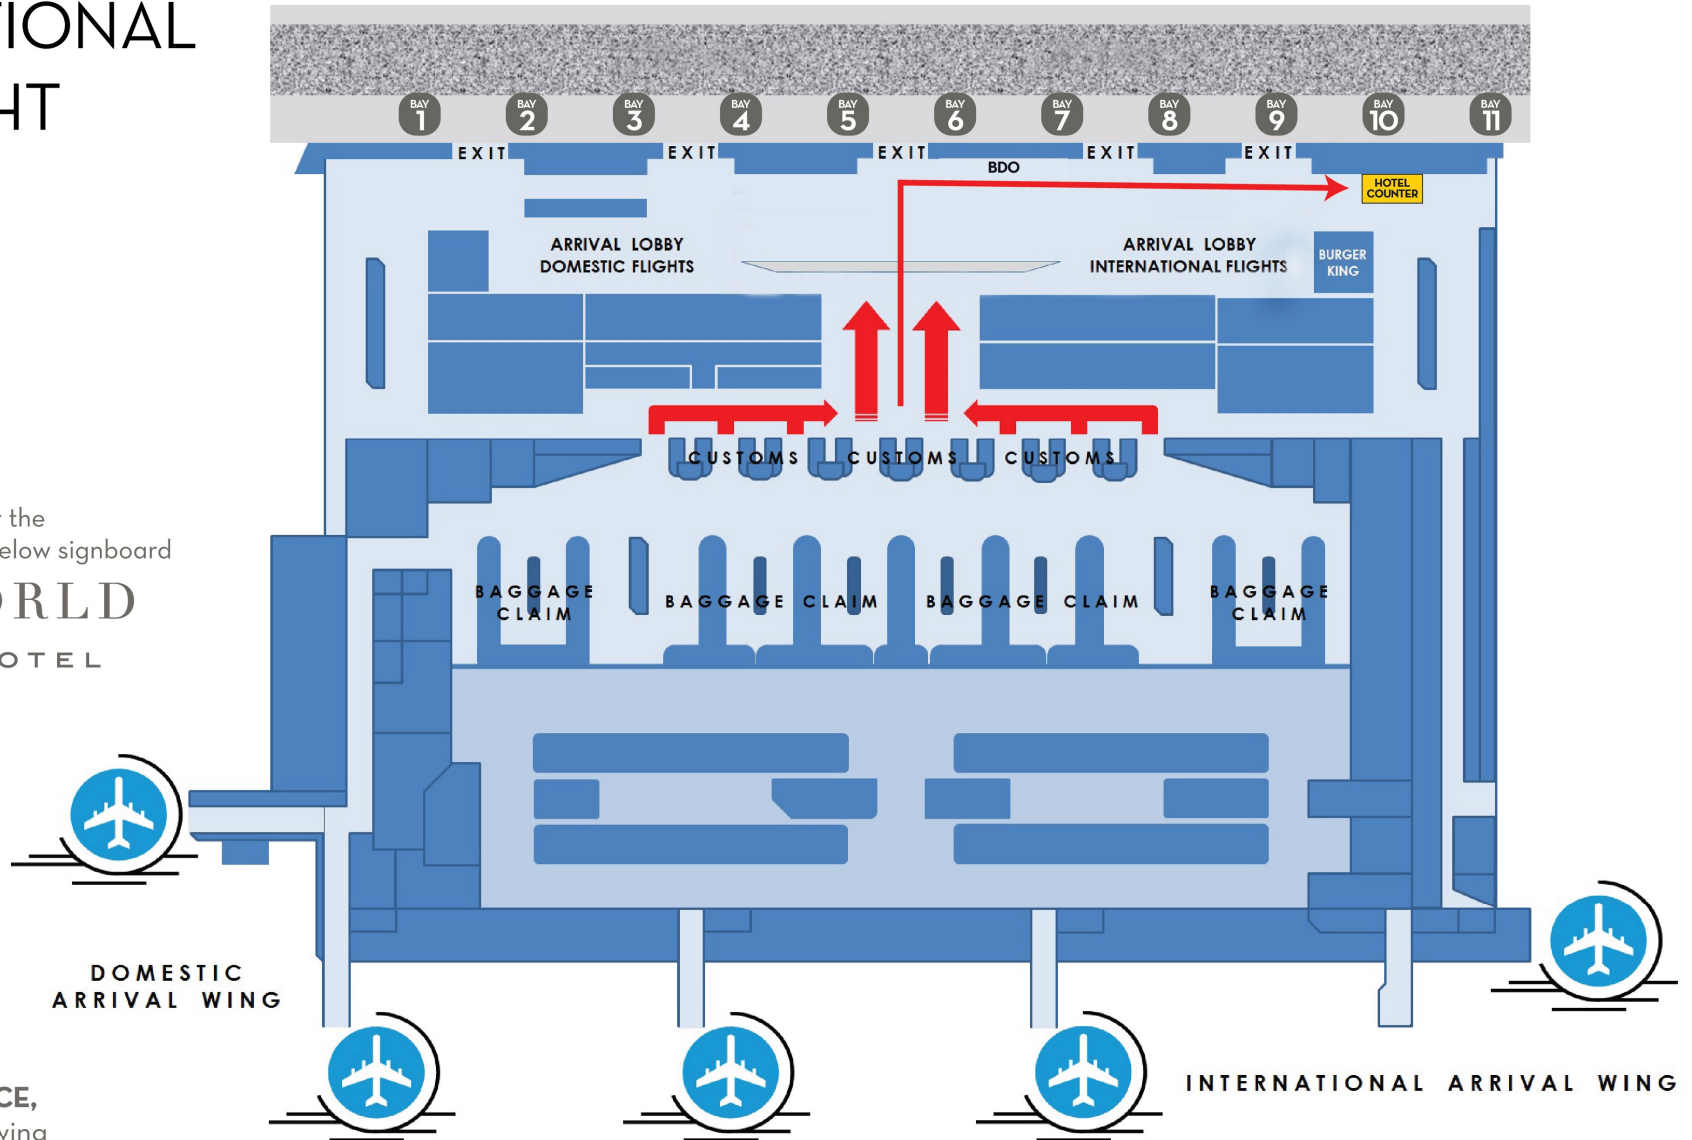

AIRPORT ARRIVAL MAP

NAIA TERMINAL 3

INTERNATIONAL FLIGHT

Please look for the representative with the below signboard

NEW WORLD
MAKATI HOTEL

FOR FURTHER ASSISTANCE,
You may contact the following

Hotel Representative On Duty: (+63) 917 807-9539

Hotel Concierge: 📞 (+63) 917 538-9098

Transportation: 📞 (+63) 905 211-3132

Hotel Trunk Line: (+63) 2 8811-6888

HOTEL ADDRESS

Esperanza Street corner Makati Avenue,
Ayala Center, Makati City,
1228, Philippines