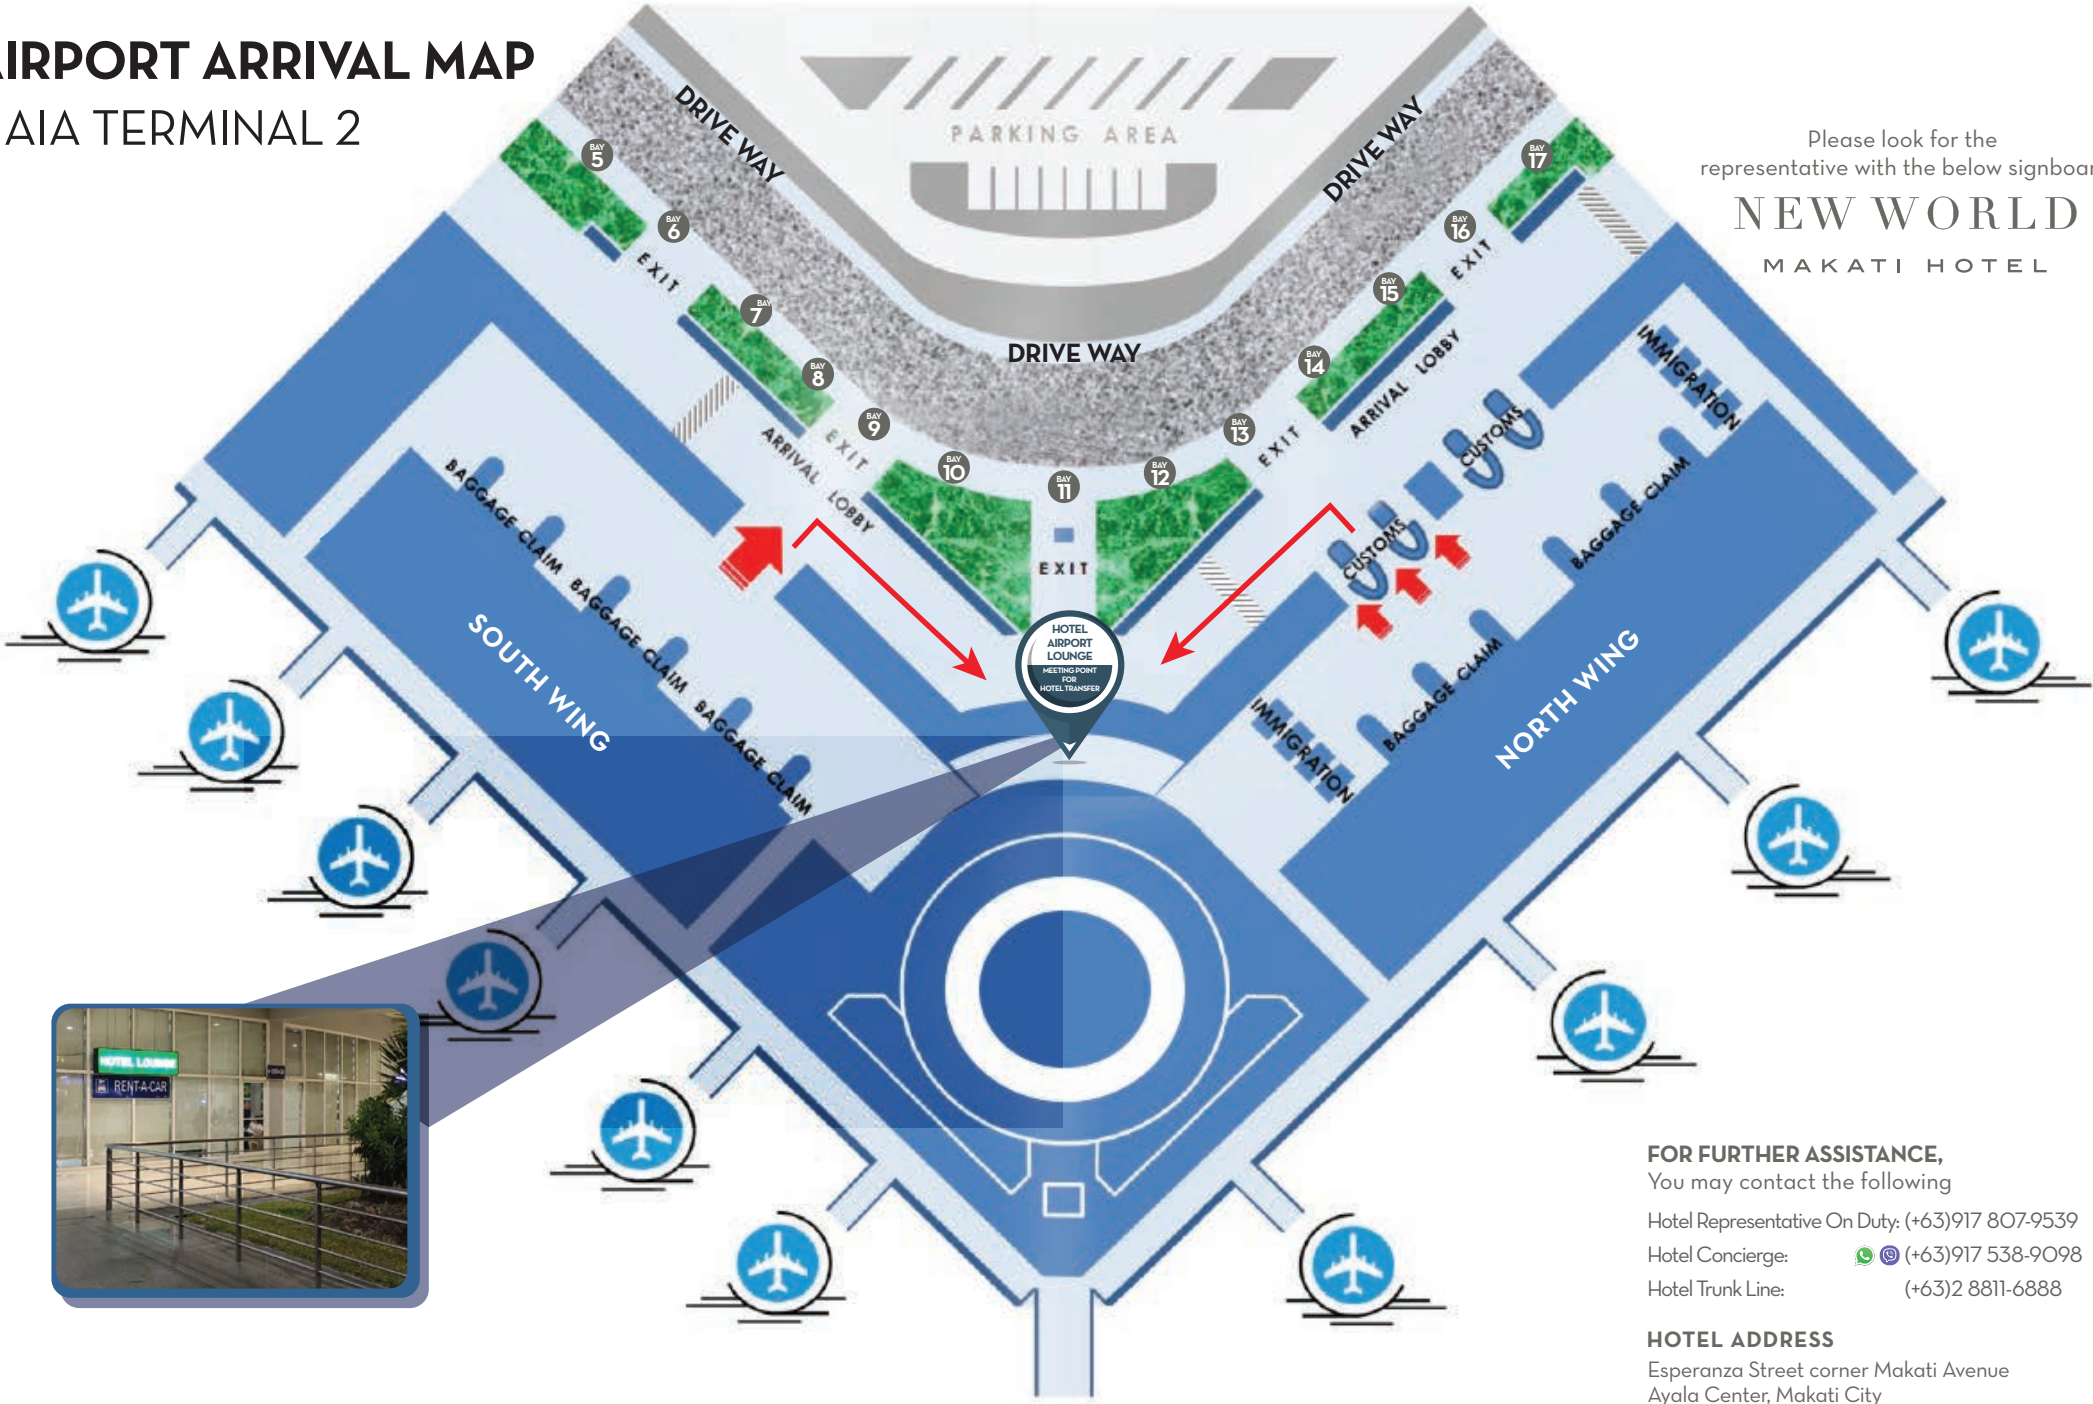

AIRPORT ARRIVAL MAP

NAIA TERMINAL 2

Please look for the representative with the below signboard

NEW WORLD
MAKATI HOTEL

FOR FURTHER ASSISTANCE,
You may contact the following

- Hotel Representative On Duty: (+63)917 807-9539
- Hotel Concierge:   (+63)917 538-9098
- Hotel Trunk Line: (+63)2 8811-6888

HOTEL ADDRESS
Esperanza Street corner Makati Avenue
Ayala Center, Makati City
1228, Philippines