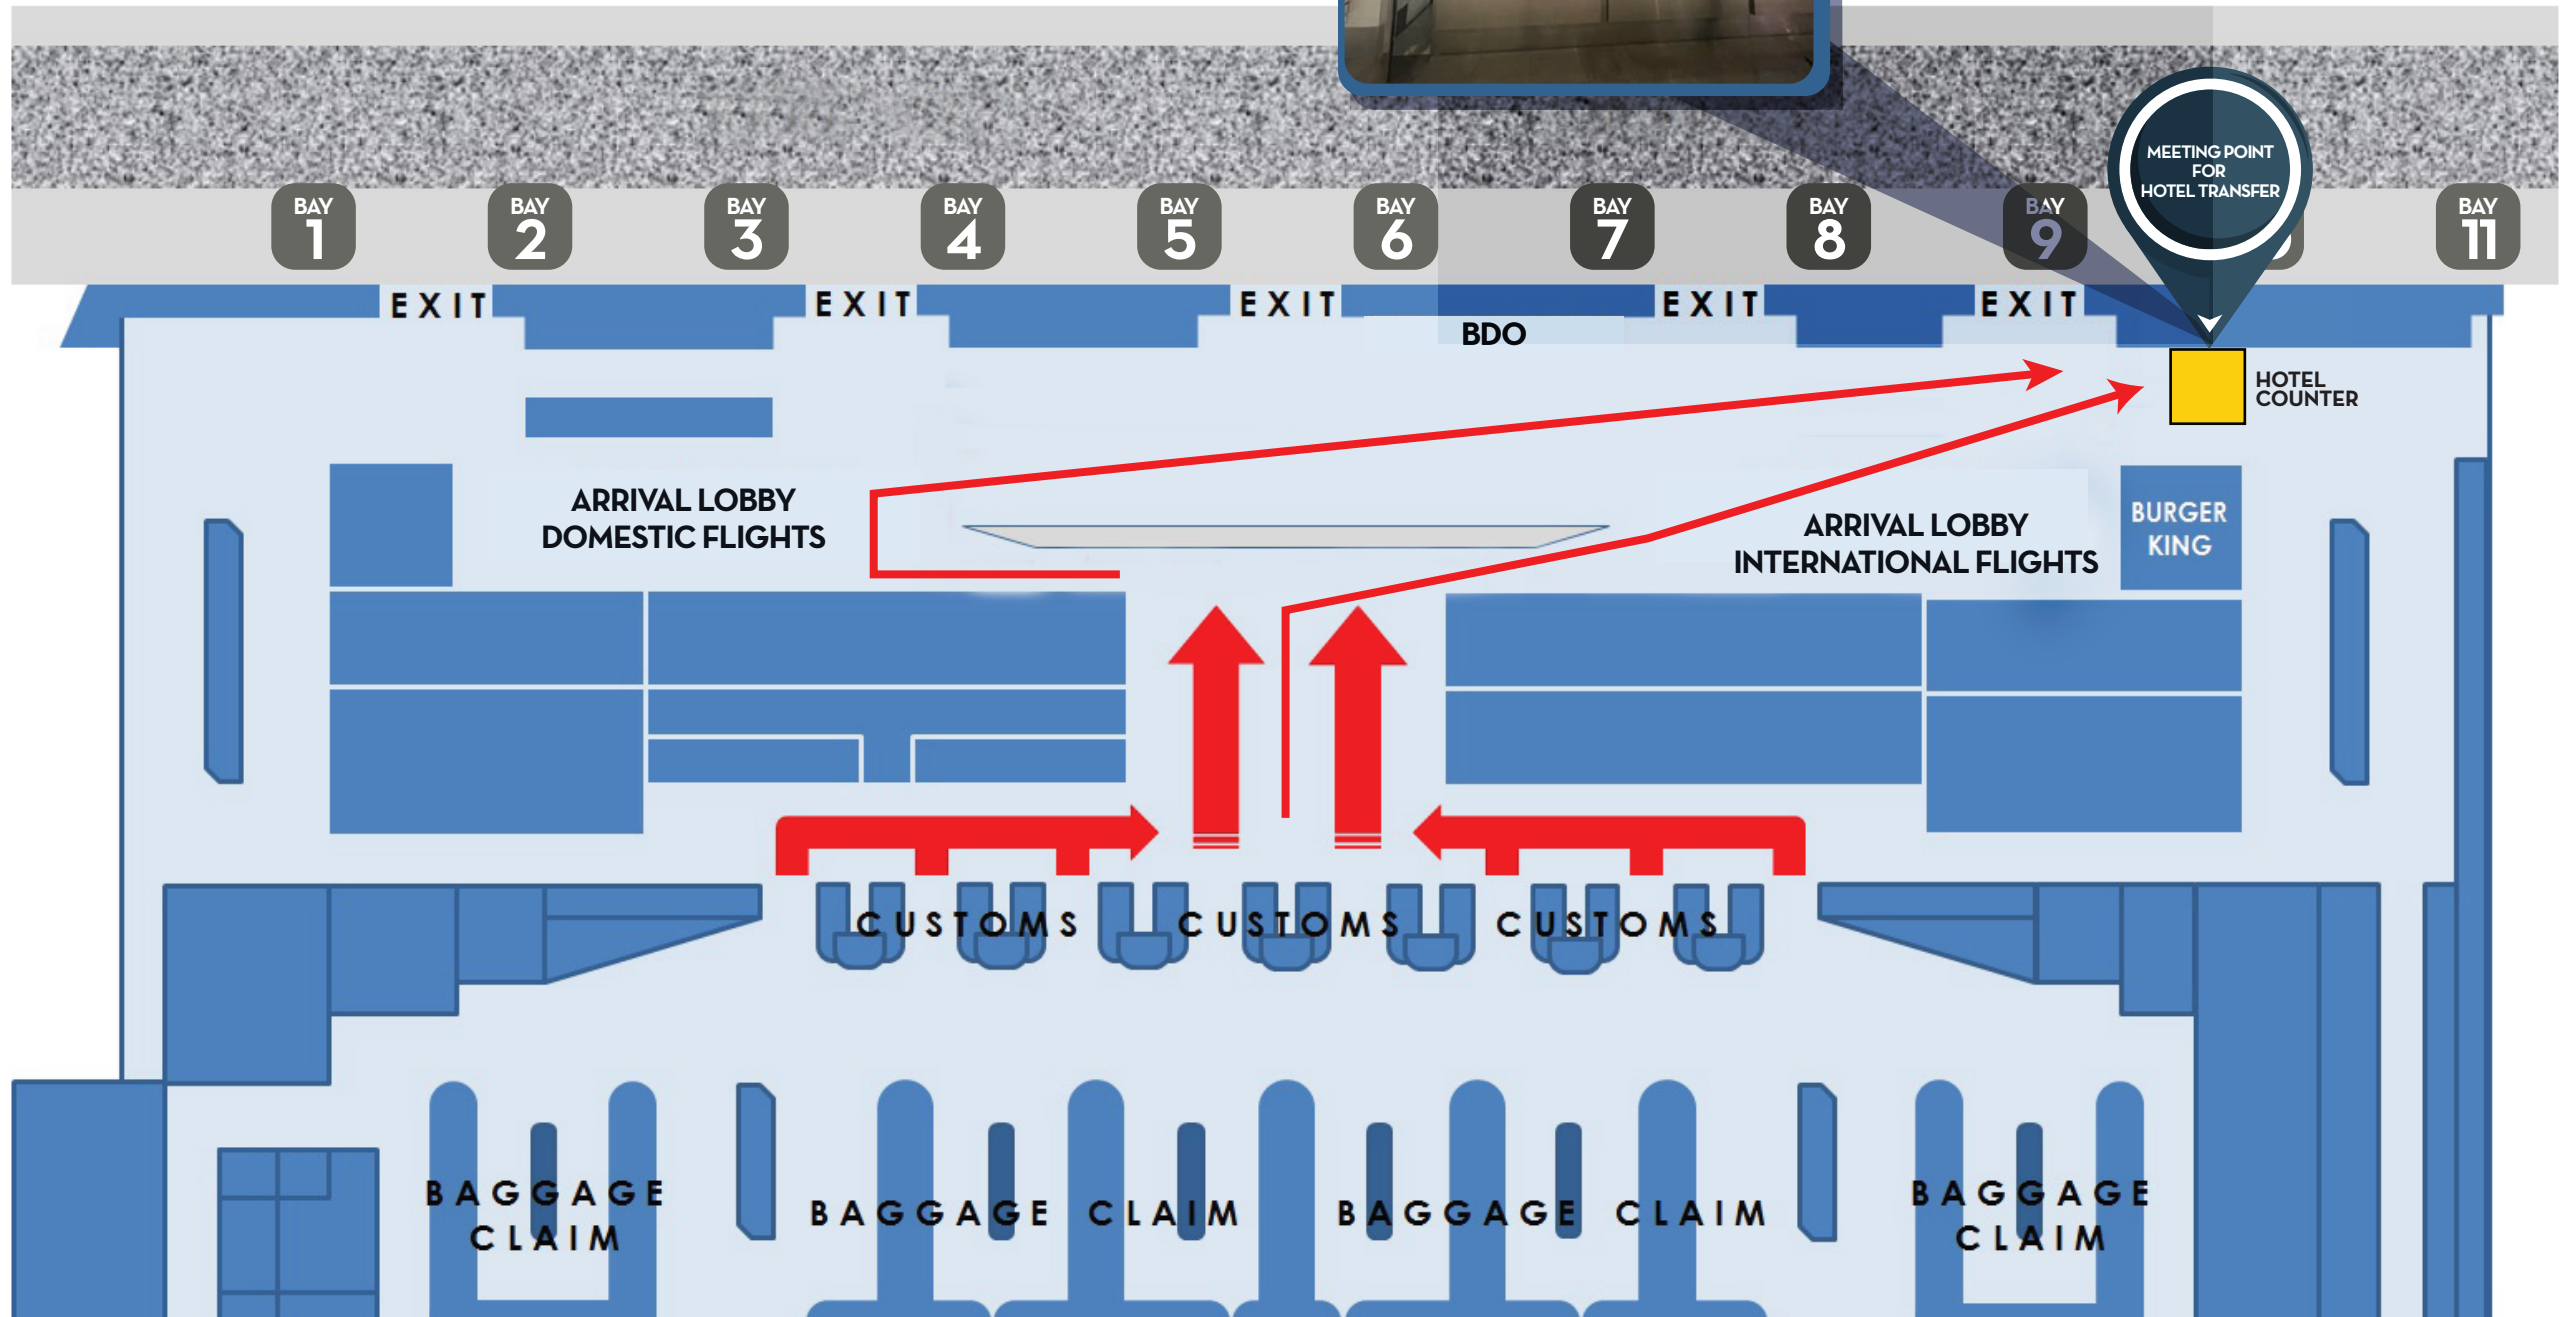

AIRPORT ARRIVAL MAP

NAIA TERMINAL 3

Please look for the representative with the below signboard

NEW WORLD
MAKATI HOTEL

FOR FURTHER ASSISTANCE,
You may contact the following

Hotel Representative On Duty: (+63) 917 807-9539
 Hotel Concierge:   (+63) 917 538-9098
 Hotel Trunk Line: (+63) 2 8811-6888

HOTEL ADDRESS

Esperanza Street corner Makati Avenue,
Ayala Center, Makati City,
1228, Philippines