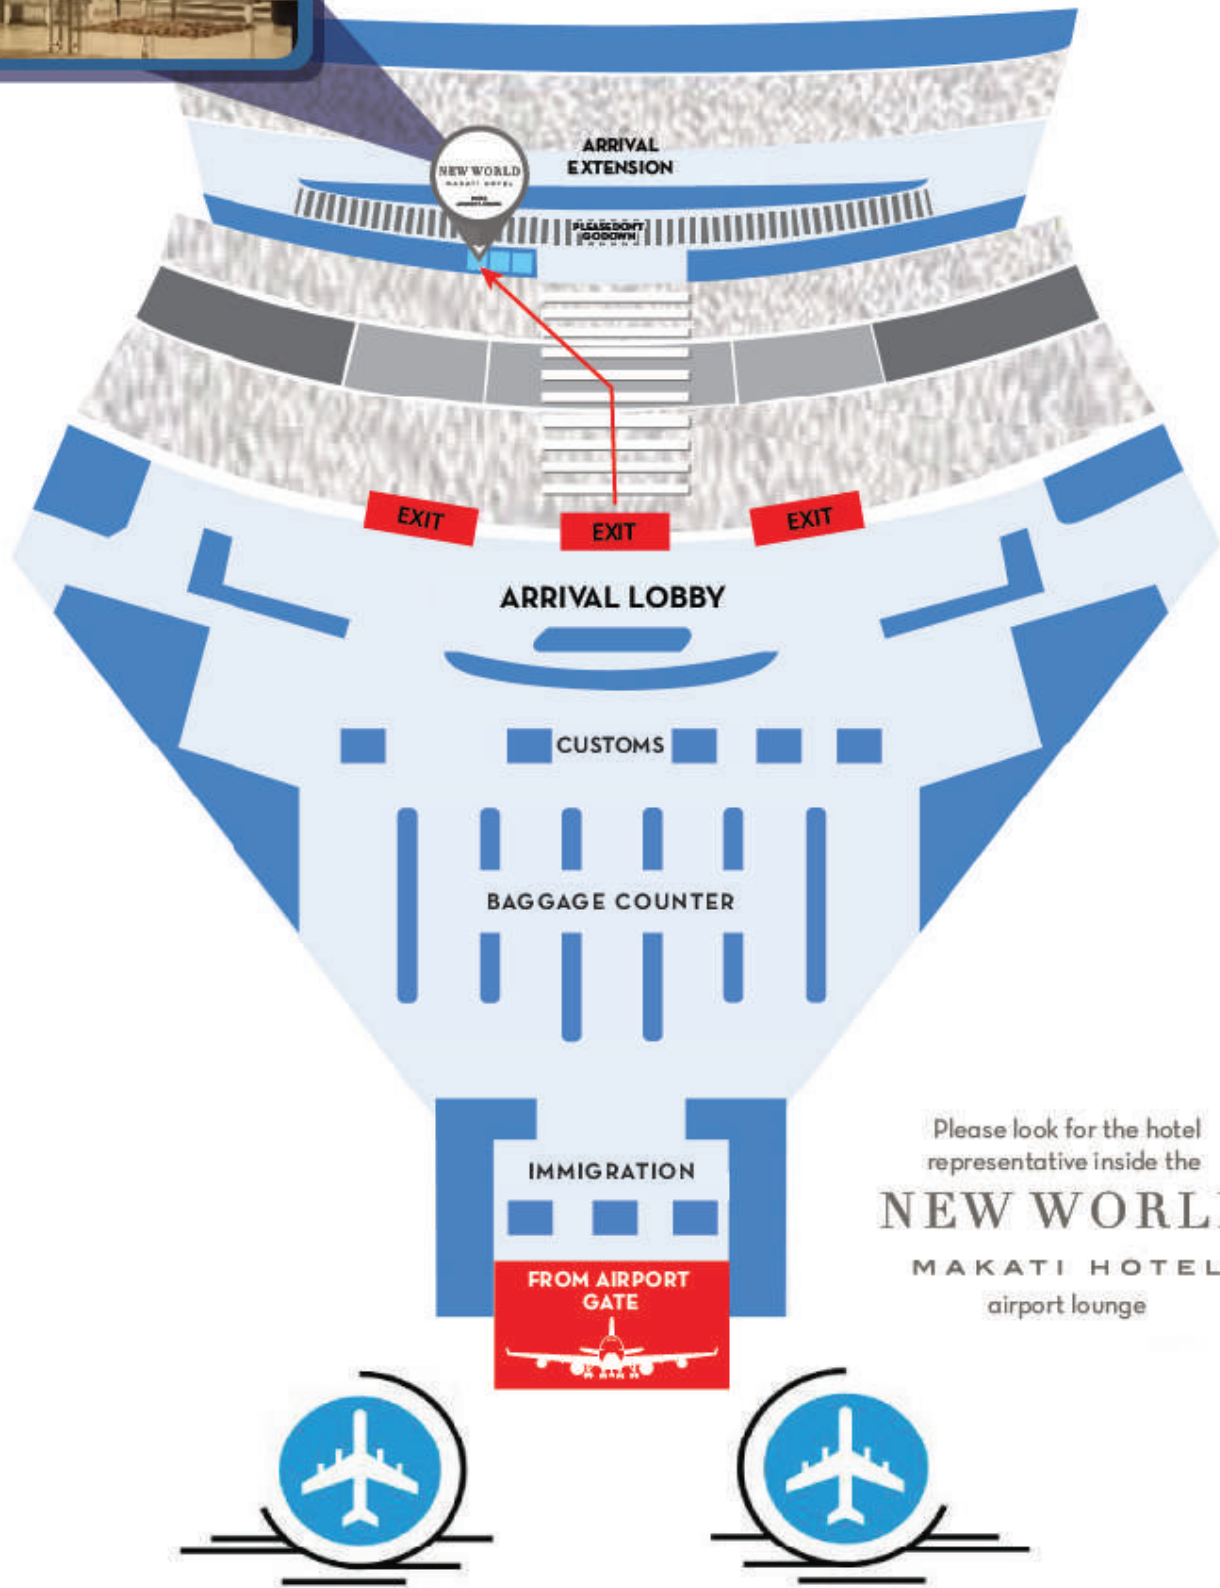

AIRPORT ARRIVAL MAP

NAIA TERMINAL 1

Please look for the hotel representative inside the
NEW WORLD
MAKATI HOTEL
airport lounge

FOR FURTHER ASSISTANCE,
You may contact the following

Hotel Concierge: (+63) 917 538-9098

Hotel Trunk Line: (+63) 2 8811-6888

HOTEL ADDRESS

Esperanza Street corner Makati Avenue,
Ayala Center, Makati City,
1228, Philippines