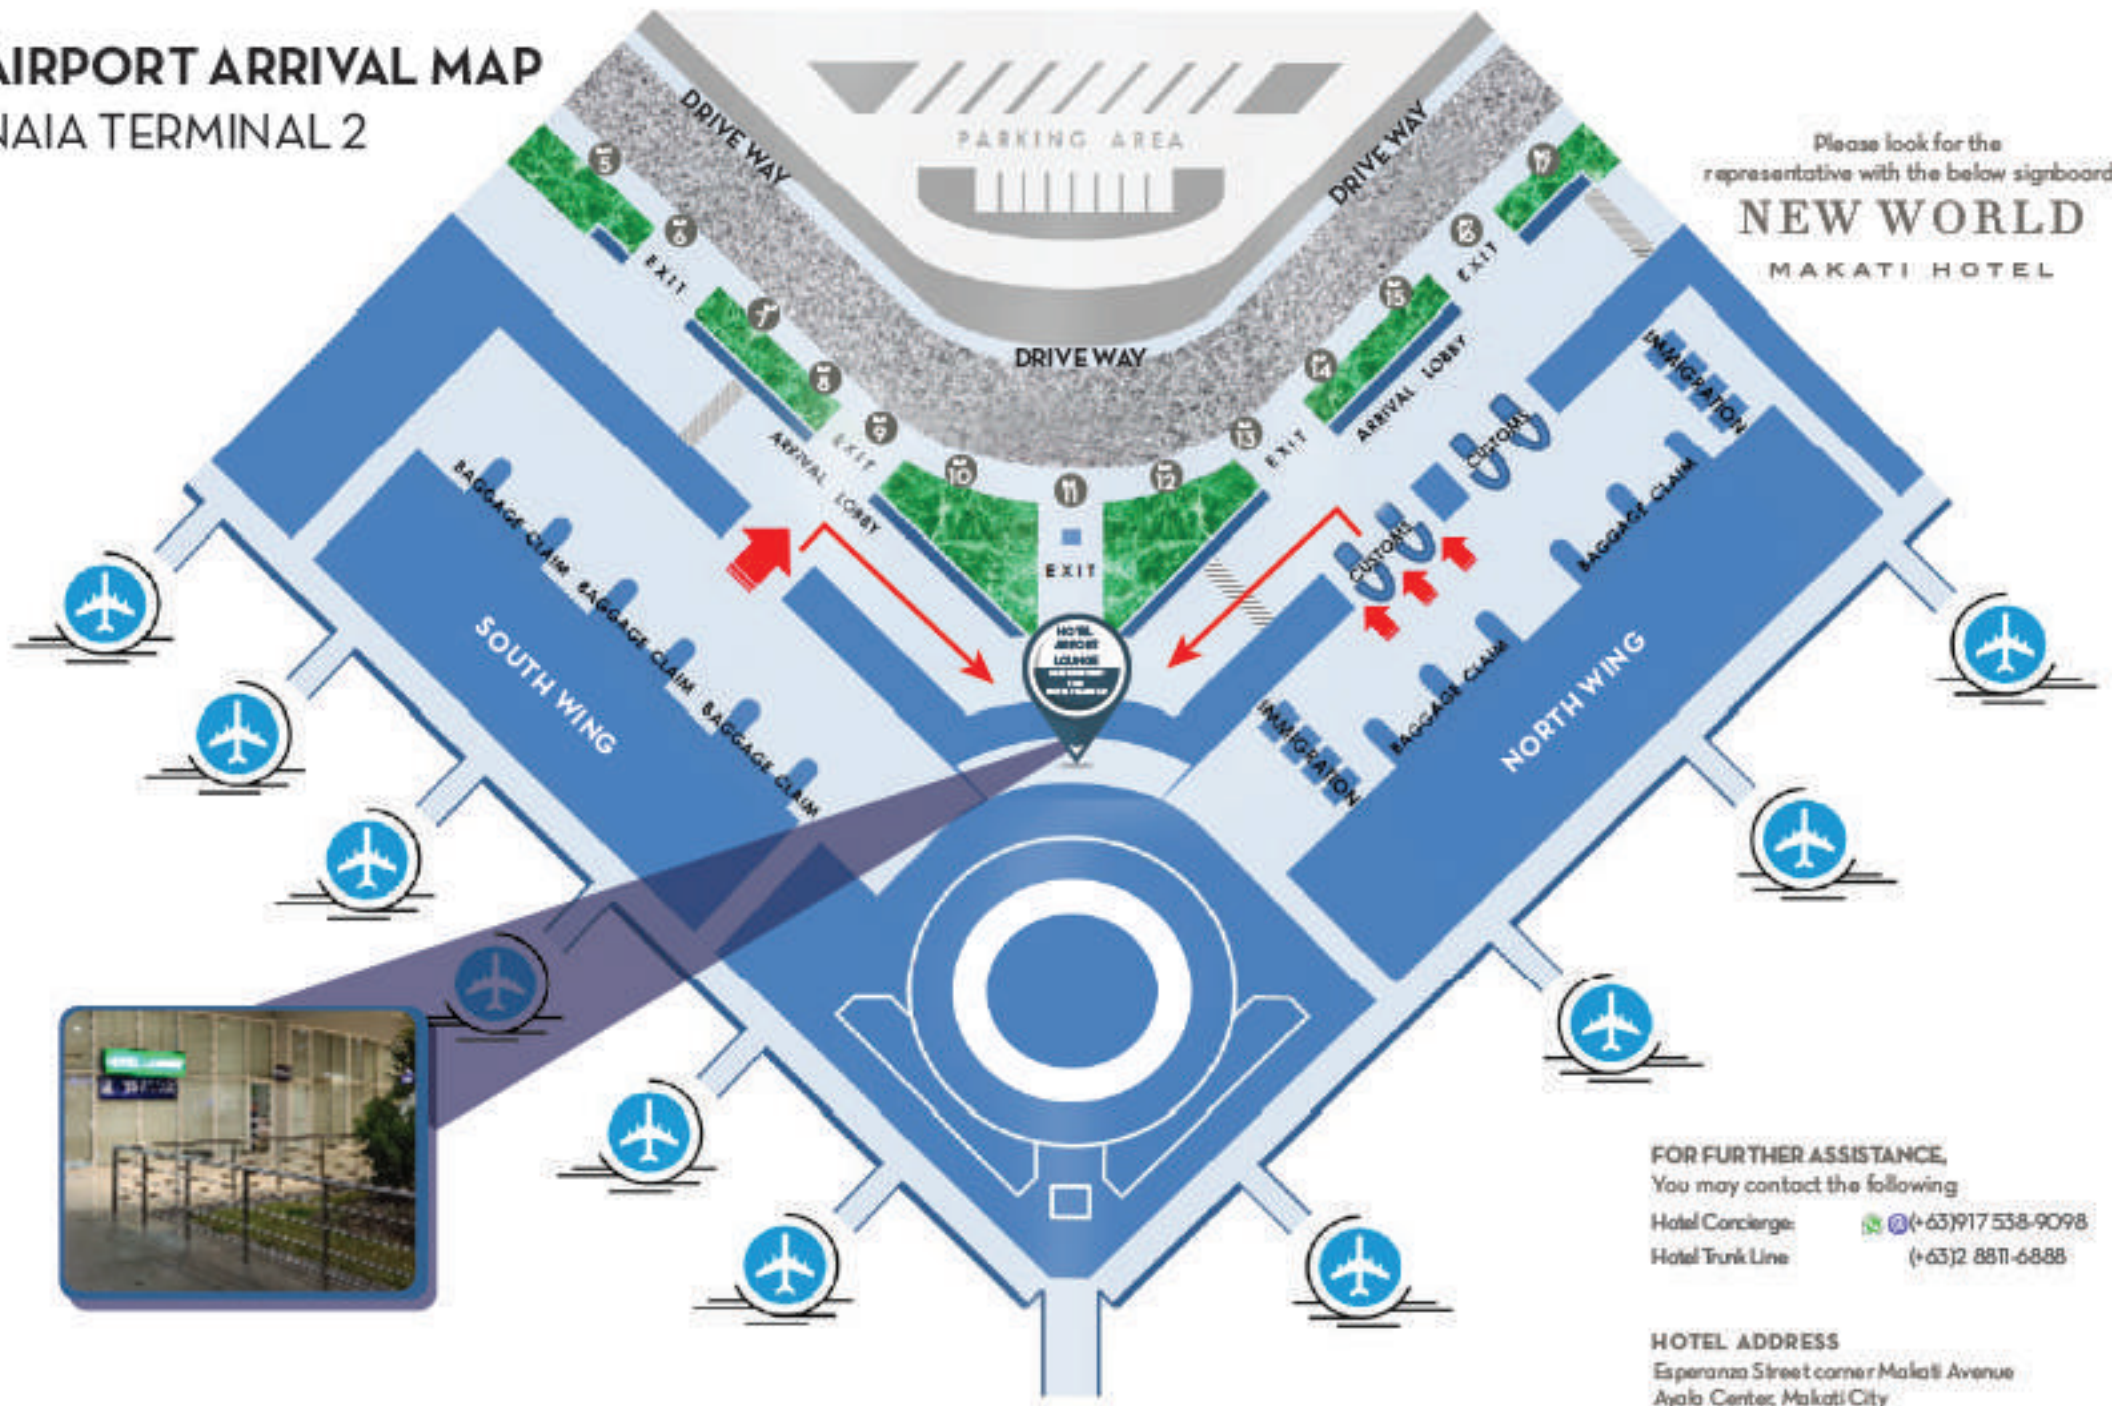

AIRPORT ARRIVAL MAP

NAIA TERMINAL 2

Please look for the representative with the below signboard
NEW WORLD
MAKATI HOTEL

FOR FURTHER ASSISTANCE,
You may contact the following
Hotel Concierge: (+63)917 538-9098
Hotel Trunk Line: (+63)2 8811-6888

HOTEL ADDRESS
Esperanza Street corner Makati Avenue
Ayala Center, Makati City
1228, Philippines