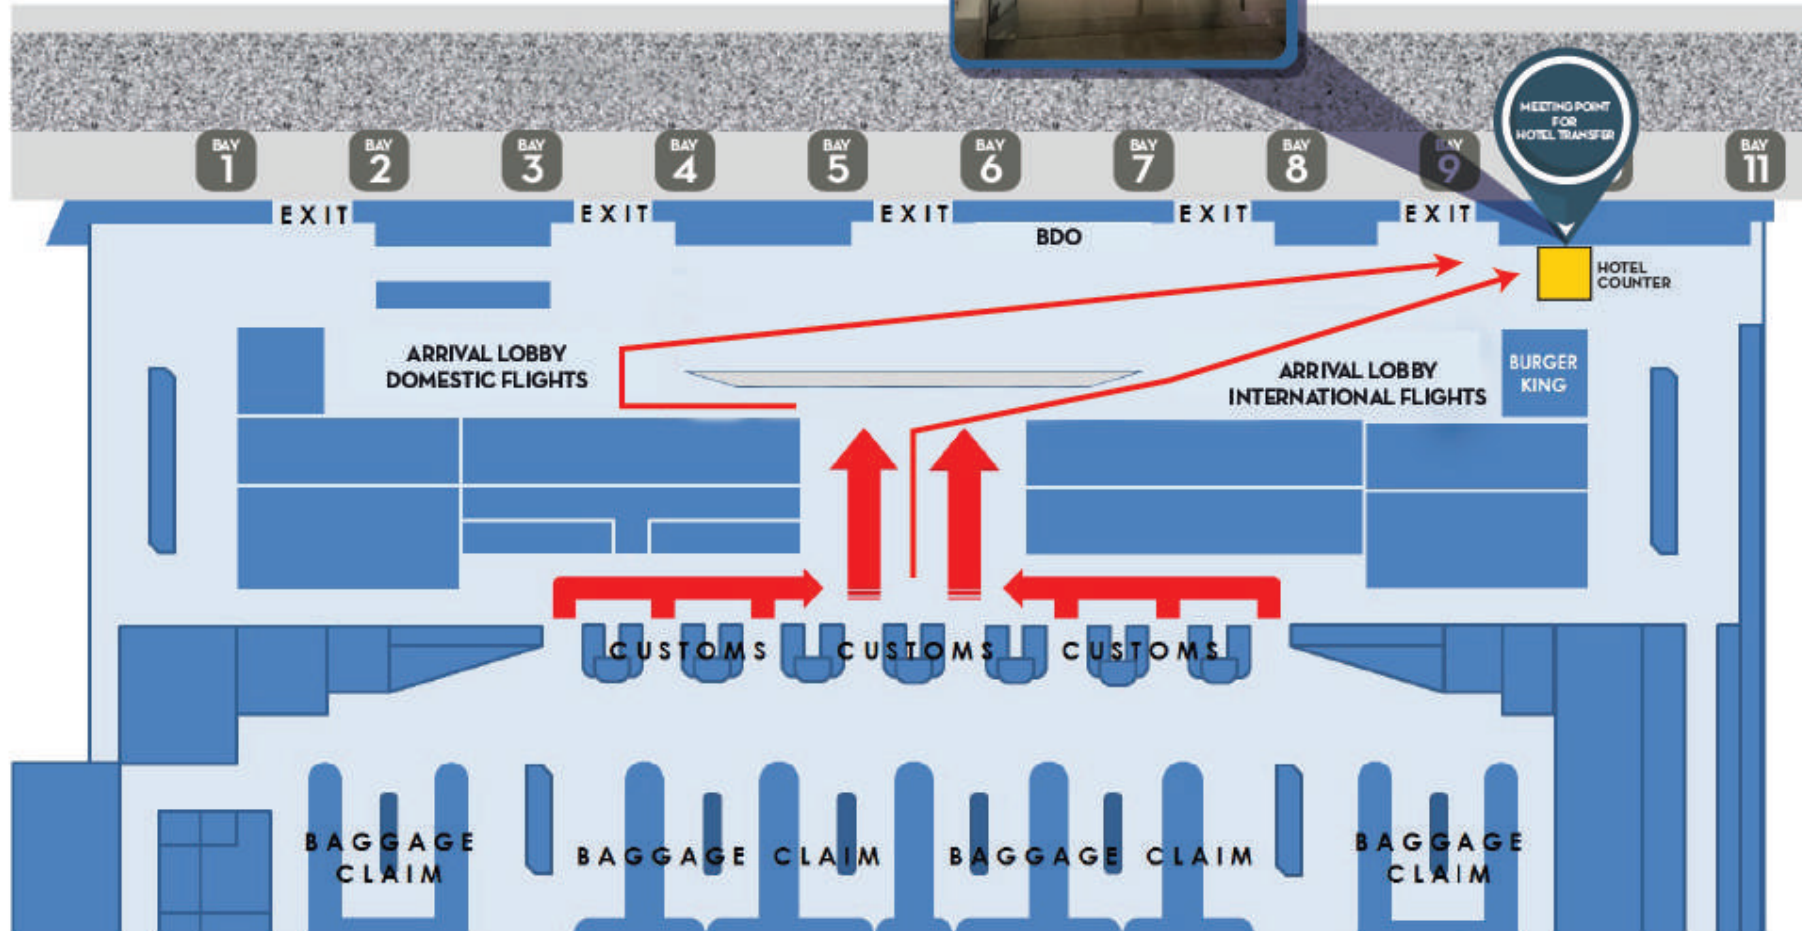

# AIRPORT ARRIVAL MAP

## NAIA TERMINAL 3

Please look for the representative with the below signboard

**NEW WORLD**  
MAKATI HOTEL

**FOR FURTHER ASSISTANCE,**  
You may contact the following

Hotel Concierge:   (+63) 917 538-9098  
Hotel Trunk Line: (+63) 2 8811-6888

**HOTEL ADDRESS**  
Esperanza Street corner Makati Avenue,  
Ayala Center, Makati City,  
1228, Philippines