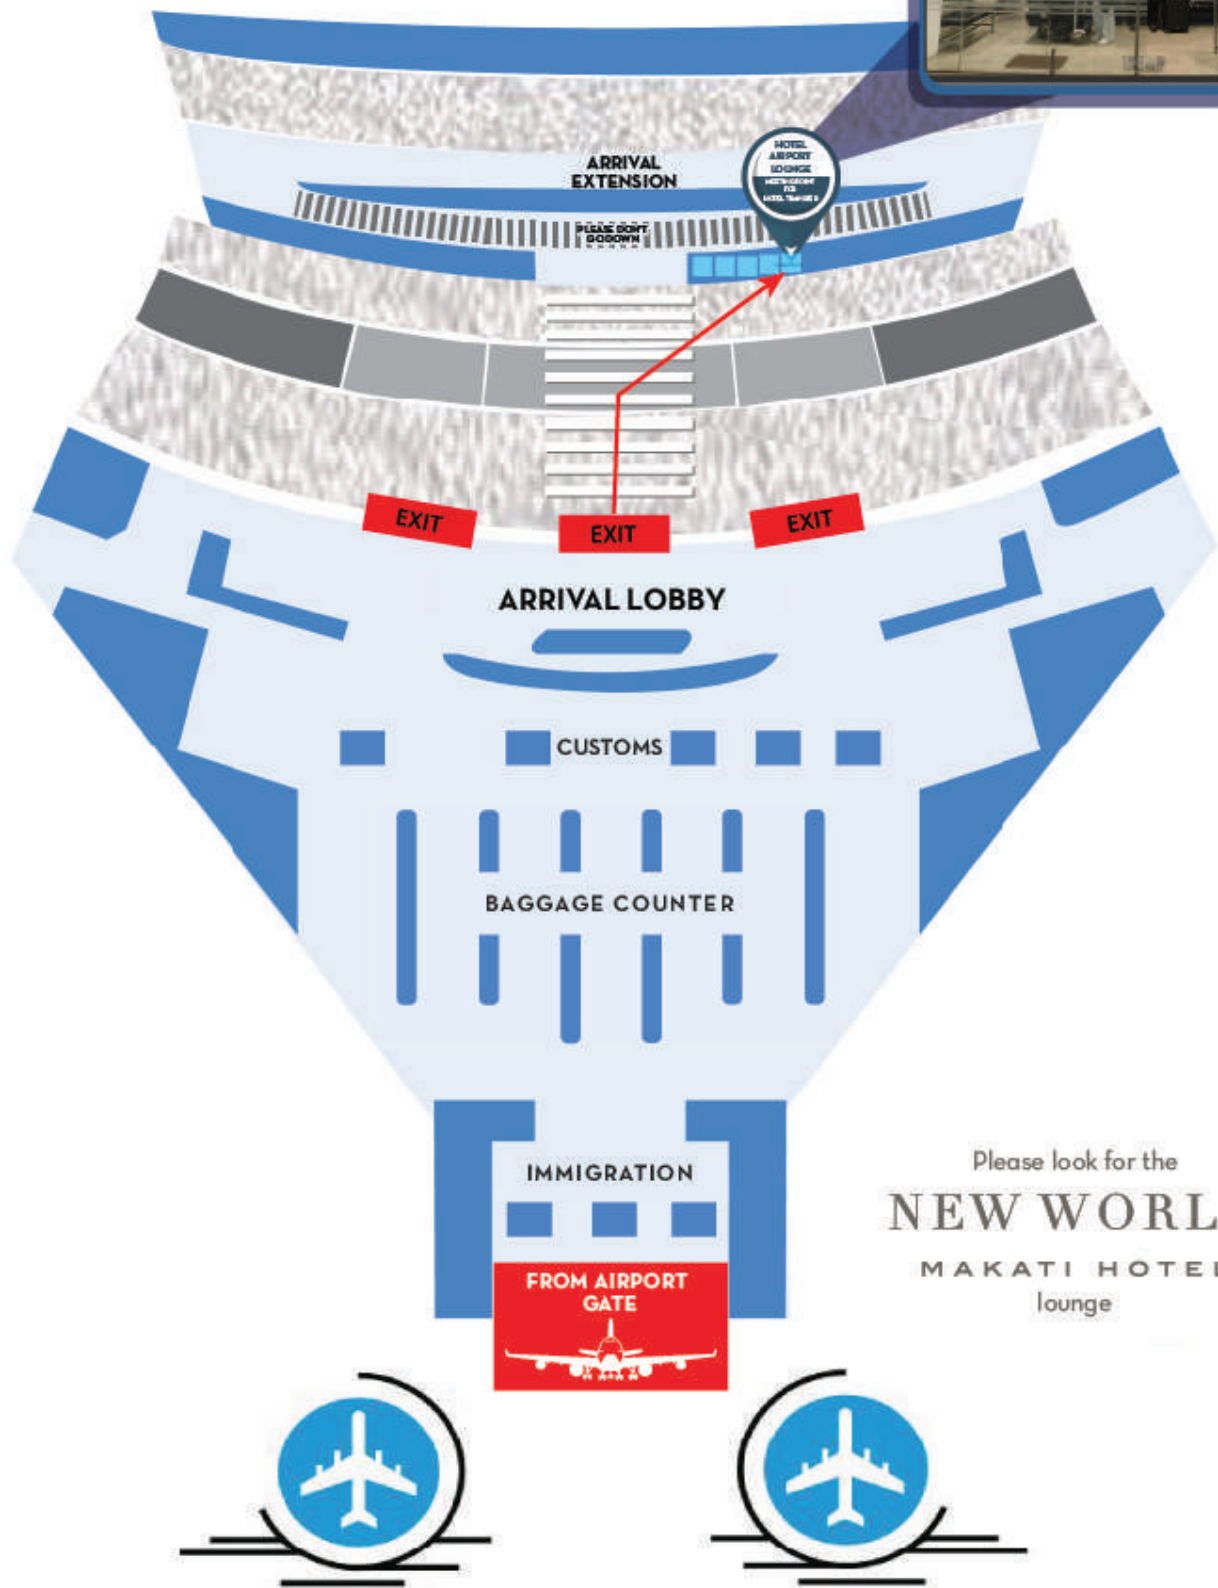

AIRPORT ARRIVAL MAP

NAIA TERMINAL 1

Please look for the
NEW WORLD
MAKATI HOTEL
lounge

FOR FURTHER ASSISTANCE,
You may contact the following

Hotel Concierge:   (+63) 917 538-9098
Hotel Trunk Line: (+63) 2 8811-6888

HOTEL ADDRESS
Esperanza Street corner Makati Avenue,
Ayala Center, Makati City,
1228, Philippines