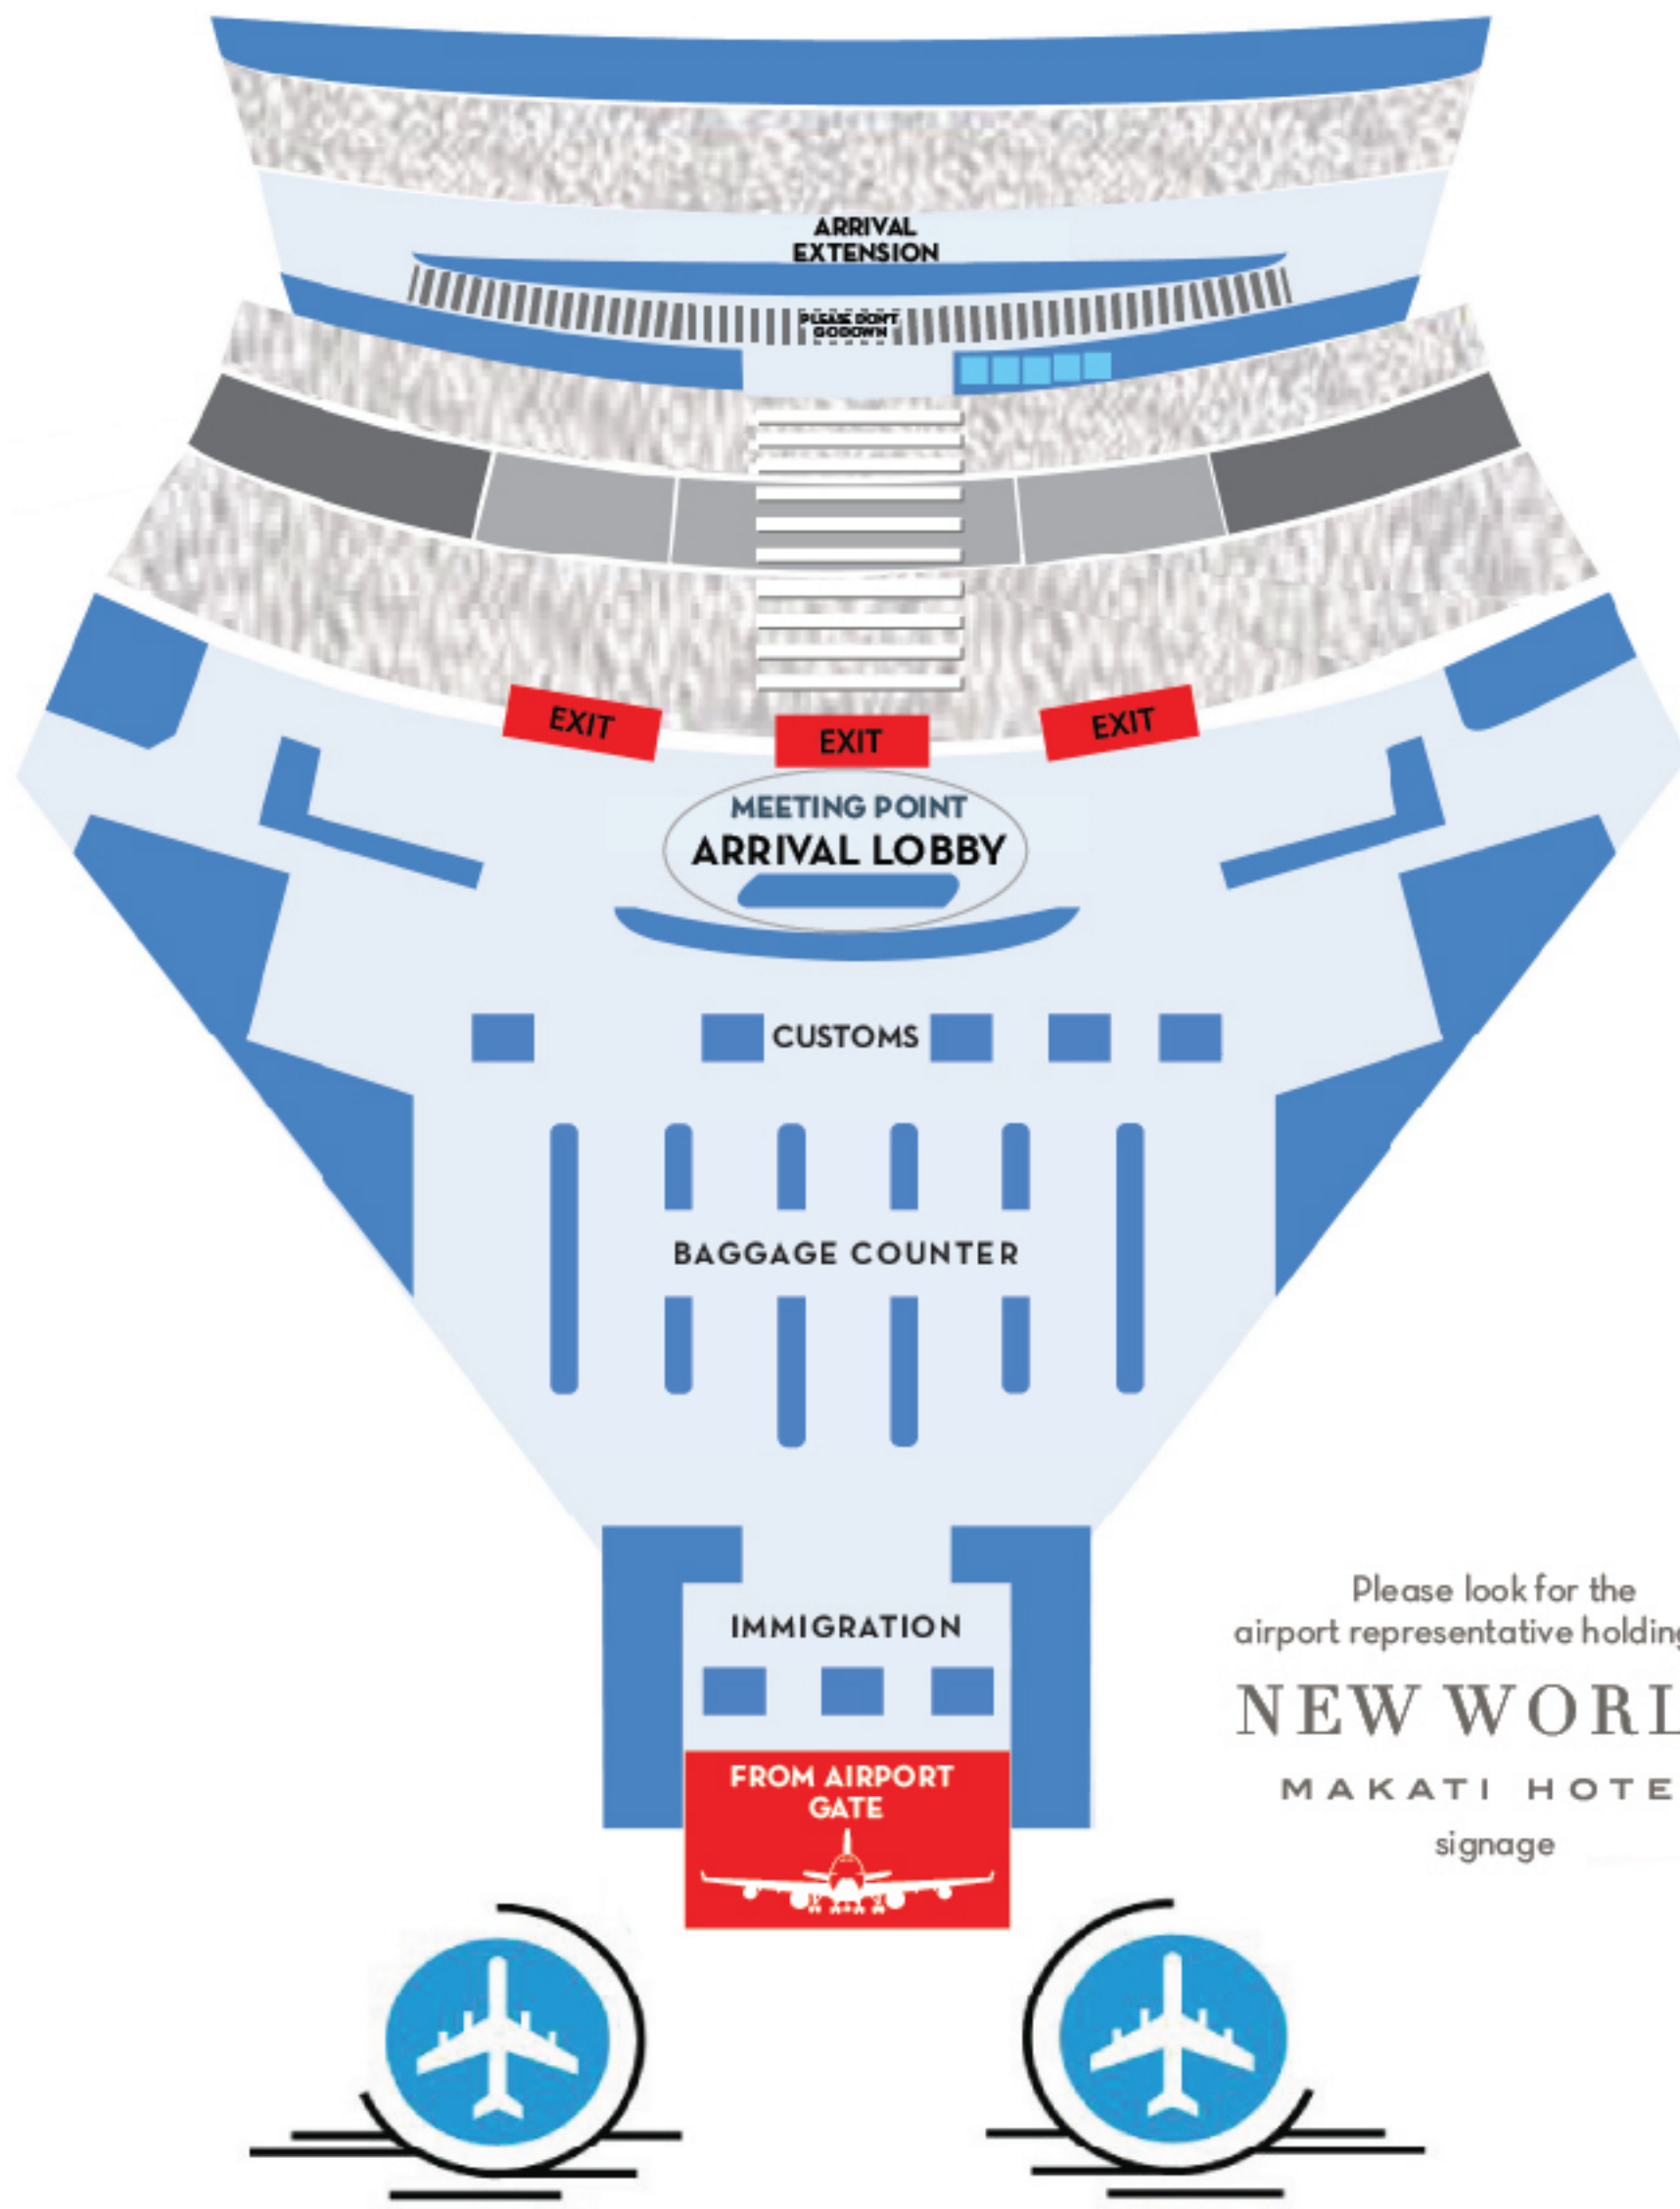

AIRPORT ARRIVAL MAP

NAIA TERMINAL 1

FOR FURTHER ASSISTANCE,
You may contact the following

Hotel Concierge:   (+63) 917 538-9098

Hotel Trunk Line: (+63) 2 8811-6888

HOTEL ADDRESS

Esperanza Street corner Makati Avenue,
Ayala Center, Makati City,
1228, Philippines