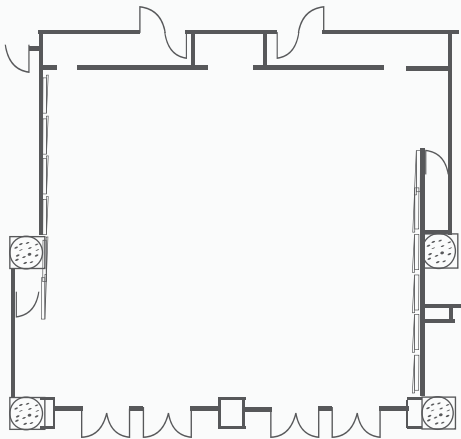

#### Capacity (no. of people)

Function	Area (m <sup>2</sup> )	U-shape	Banquet	Hollow	Theatre	Classroom	Cocktail
<b>Ben Thanh Grand Ballroom</b>							
	422	180	372	100	550	300	650
<b>Mekong Ballroom</b>							
	300	150	288	80	408	216	450
<b>Indochine</b>							
	200	100	180	45	220	140	350
<b>Garden 1</b>							
	55	18	48	18	50	18	
<b>Garden 2</b>							
	30			12			
<b>Club Board Room</b>							
	81	21	36	18	40	30	50
<b>Terrace</b>							
	444		300				300

**Ben Thanh Grand Ballroom**  
*(1<sup>st</sup> Floor)*

**Mekong Ballroom**  
*(1<sup>st</sup> Floor)*

**Indochine**  
*(1<sup>st</sup> Floor)*

**Garden 1**  
*(1<sup>st</sup> Floor)*

**Garden 2**  
*(1<sup>st</sup> Floor)*