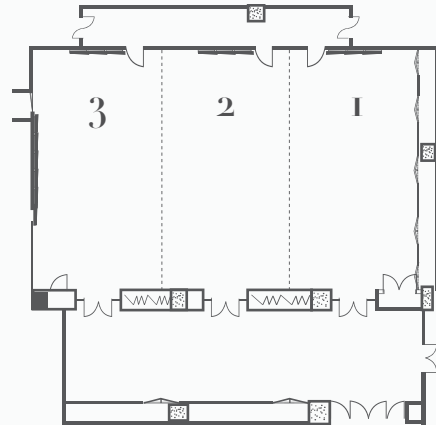

#### Capacity (no. of people)

Function	Area (m <sup>2</sup> )	U-shape	Banquet	Hollow	Theatre	Classroom	Cocktail
<b>Ben Thanh Grand Ballroom</b>							
	422	180	372	100	550	300	650
<b>Mekong Ballroom</b>							
	300	150	288	80	408	216	450
<b>Indochine</b>							
	200	100	180	45	220	140	350
<b>Garden 1</b>							
	55	18	48	18	50	18	
<b>Garden 2</b>							
	30			12			
<b>Club Board Room</b>							
	81	21	36	18	40	30	50
<b>Terrace</b>							
	444		300				300

**Ben Thanh Grand Ballroom**  
*(1<sup>st</sup> Floor)*

**Mekong Ballroom**  
*(1<sup>st</sup> Floor)*

**Indochine**  
*(1<sup>st</sup> Floor)*

**Garden 1**  
*(1<sup>st</sup> Floor)*

**Garden 2**  
*(1<sup>st</sup> Floor)*