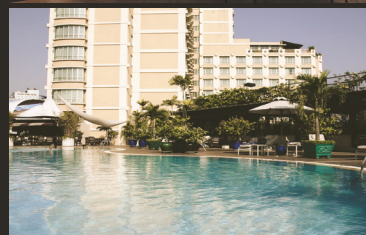

Residence Club Privileges

- Private Residence Club Living Room to lounge, relax, and socialize
- Complimentary buffet breakfast, evening cocktails and non-alcoholic refreshments throughout the day
- One-hour use of one conference room per day
- Pressing of one suit or one dress per stay

Health Club And Spa

• Fitness Center

Overlooking a private garden and offering free weights, cardio, and high-tech equipment, the hotel's fitness center is the perfect place to inspire you to attain your health and fitness goals.

• Coco Spa

At CocoSpa, professional therapists are on hand to further ease all of your tension with a body and foot treatment package. This spa is not operated by New World Saigon Hotel.

Restaurants And Bars

• Park View 130 seats

Named after the verdant park in front, Parkview serves up seasonal buffets and fresh seafood in a sophisticated setting.

• Whisper Bar & Lounge 70 seats

A charming enclave offers a wide selection of fine wines and handcrafted cocktails.

• Black Vinegar 140 seats

A marvel of gastronomy achieved by fusing Vietnamese ingredients and Cantonese techniques.

• Splash Bar 100 seats

A laid-back bar by the hotel pool serves snacks and a wide range of cocktails, beers, spirits, wines, as well as mocktails.

• Ibuki

The teppanyaki restaurant Ibuki provides authentic Japanese food. *(This restaurant is not operated by New World Saigon Hotel).*

Reservations

For inquiries, please contact our hotel at reservations.saigon@newworldhotels.com or visit our website at the QR code below.

Scan to discover more about New World Saigon Hotel