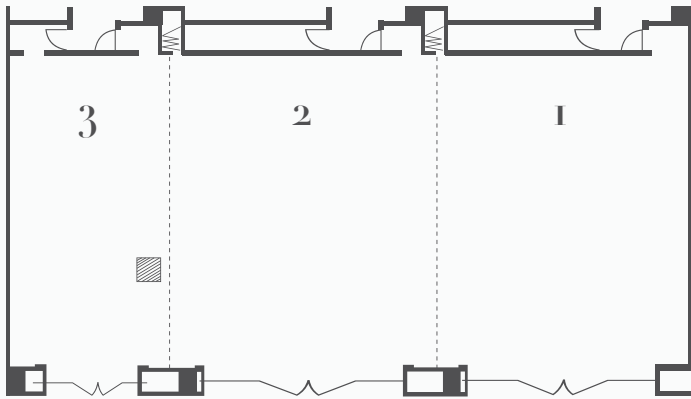

Ben Thanh Grand Ballroom
(1st Floor)