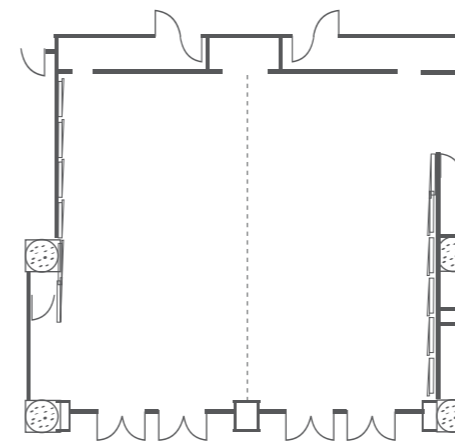

### NEW WORLD SAIGON HOTEL

76 Le Lai Street, District 1,  
Ho Chi Minh City, Vietnam  
Tel: +84 28 3822 8888

**NEW WORLD**  
SAIGON HOTEL

Capacity  
(no. of people)

Function	Area (m <sup>2</sup> )	U-shape	Banquet	Hollow	Theatre	Classroom	Cocktail
<b>Ben Thanh Grand Ballroom 1/F</b>							
	428	180	372	100	550	300	330
<b>Grand Mekong Ballroom 1/F</b>							
	300	150	288	80	408	216	300
<b>Grand Indochine Ballroom 1/F</b>							
	224	100	180	45	220	140	170
<b>Garden 1</b>							
	58	18	48	18	30	18	25
<b>Garden 2</b>							
	30	15	24	12	15	12	15
<b>Club Board Room 10/F</b>							
	81	21	36	18	40	30	30

Ben Thanh Grand Ballroom 1/F

Grand Mekong 1/F

Indochine Ballroom 1/F

Garden 1, 1/F

Garden 2, 1/F

Club Boardroom 10/F