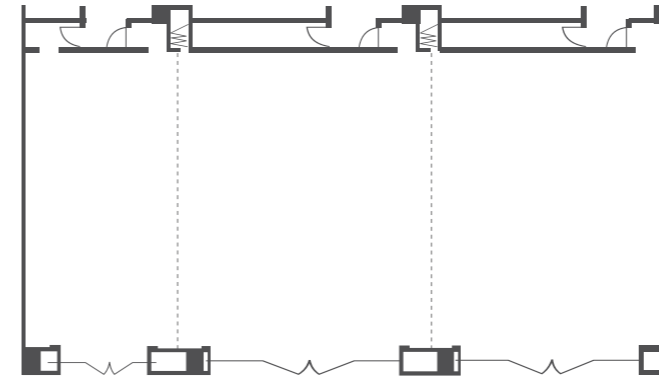

### NEW WORLD SAIGON HOTEL

76 Le Lai Street, District 1,  
Ho Chi Minh City, Vietnam  
Tel: +84 28 3822 8888

**NEW WORLD**  
SAIGON HOTEL

Capacity  
(no. of people)

Function	Area (m <sup>2</sup> )	U-shape	Banquet	Hollow	Theatre	Classroom	Cocktail
<b>Ben Thanh Grand Ballroom 1/F</b>							
	428	180	372	100	550	300	330
<b>Grand Mekong Ballroom 1/F</b>							
	300	150	288	80	408	216	300
<b>Grand Indochine Ballroom 1/F</b>							
	224	100	180	45	220	140	170
<b>Garden 1</b>							
	58	18	48	18	30	18	25
<b>Garden 2</b>							
	30	15	24	12	15	12	15
<b>Club Board Room 10/F</b>							
	81	21	36	18	40	30	30

Ben Thanh Grand Ballroom 1/F

Grand Mekong 1/F

Indochine Ballroom 1/F

Garden 1, 1/F

Garden 2, 1/F

Club Boardroom 10/F