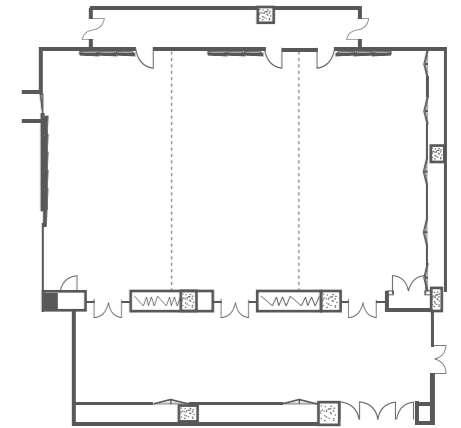

### NEW WORLD SAIGON HOTEL

76 Le Lai Street, District 1,  
Ho Chi Minh City, Vietnam  
Tel: +84 28 3822 8888

**NEW WORLD**  
SAIGON HOTEL

Capacity  
(no. of people)

Function	Area (m <sup>2</sup> )	U-shape	Banquet	Hollow	Theatre	Classroom	Cocktail
<b>Ben Thanh Grand Ballroom 1/F</b>							
	428	180	372	100	550	300	330
<b>Grand Mekong Ballroom 1/F</b>							
	300	150	288	80	408	216	300
<b>Grand Indochine Ballroom 1/F</b>							
	224	100	180	45	220	140	170
<b>Garden 1</b>							
	58	18	48	18	30	18	25
<b>Garden 2</b>							
	30	15	24	12	15	12	15
<b>Club Board Room 10/F</b>							
	81	21	36	18	40	30	30

Ben Thanh Grand Ballroom 1/F

Grand Mekong 1/F

Indochine Ballroom 1/F

Garden 1, 1/F

Garden 2, 1/F

Club Boardroom 10/F