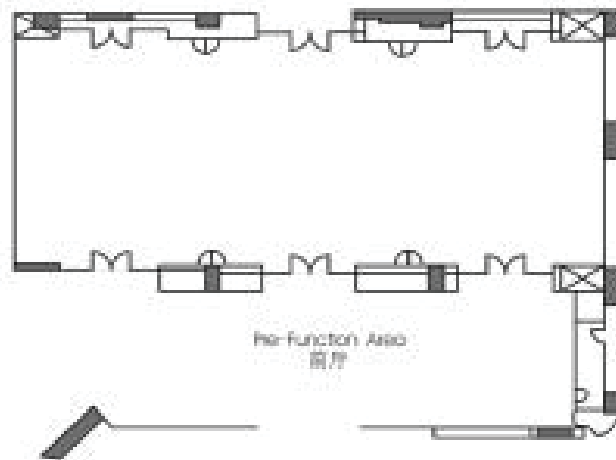

Crystal Ballroom 2/F
水晶宴会厅二楼