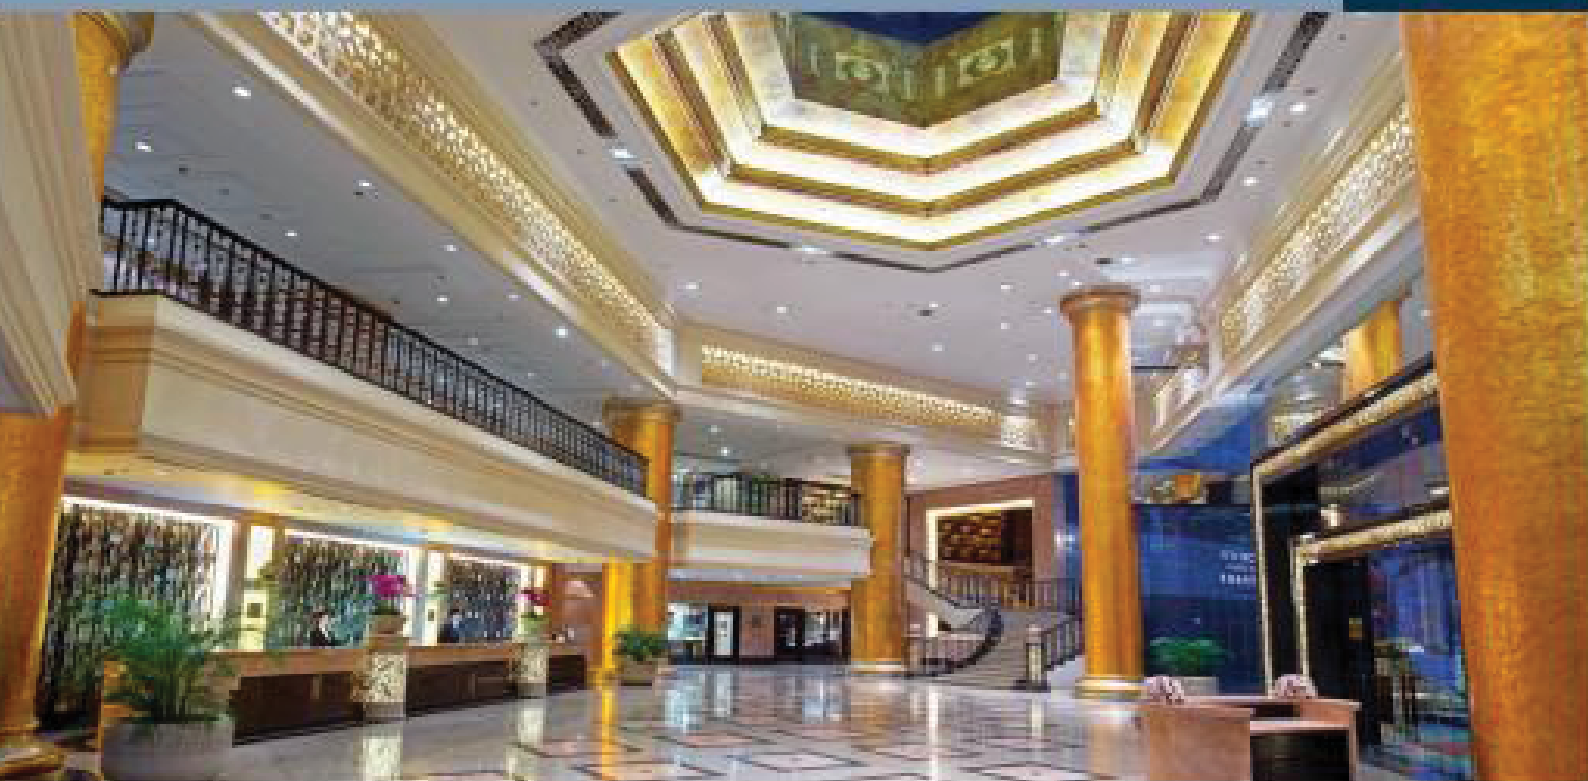

Location

New World Shunde Hotel is built within the Shunde New World Shopping Arcade Complex, an important landmark in Shunde. Located on the main thoroughfare of Qinghui Road, the hotel is just 15-minute drive from the Shunde Port and is in the most convenient and accessible district of Daliang, the leading busiest and commercial town of Shunde.

Rooms

The hotel features 370 spacious guestrooms and suites, each with a landmark city view. All rooms offer free in-room WIFI and broadband Internet access. Executive Club rooms could enjoy complimentary breakfast, evening cocktails and complimentary tea and coffee in Club Lounge.

Room Facilities

- Free in-room WIFI and broadband Internet access
- Electronic lock in all rooms
- Hairdryer & IDD telephone
- Individually controlled air-conditioning
- In-room electronic safe
- Iron and ironing board
- LCD TV
- Mini-bar and refrigerator

Recreational Facilities

For rest and relaxation, a wide range of recreation facilities is available on the 4th floor, including a fully equipped gymnasium, outdoor swimming pool, sauna and steam rooms and billiard room. Aerobic dance and yoga classes as well as health and foot massage services are also available.