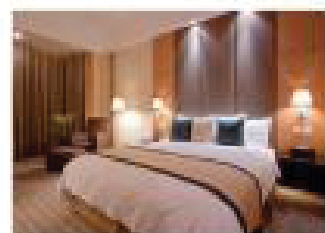

Location

New World Shunde Hotel is built within the Shunde New World Shopping Arcade Complex, an important landmark in Shunde. Located on the main thoroughfare of Qinghui Road, the hotel is just 15-minute drive from the Shunde Port and is in the most convenient and accessible district of Daliang, the leading busiest and commercial town of Shunde.

Rooms

The hotel features 370 spacious guestrooms and suites, each with a landmark city view. All rooms offer free in-room WIFI and broadband Internet access. Executive Club rooms could enjoy complimentary breakfast, evening cocktails and complimentary tea and coffee in Club Lounge.

Room Facilities

- Free in-room WIFI and broadband Internet access
- Electronic lock in all rooms
- Hairdryer & IDD telephone
- Individually controlled air-conditioning
- In-room electronic safe
- Iron and ironing board
- LCD TV
- Mini-bar and refrigerator

Recreational Facilities

For rest and relaxation, a wide range of recreation facilities is available on the 4th floor, including a fully equipped gymnasium, outdoor swimming pool, sauna and steam rooms and billiard room. Aerobic dance and yoga classes as well as health and foot massage services are also available.

Business Centre

The fully equipped Business Centre offers a range of secretarial support, from photocopying to air ticket booking. Facilities include meeting rooms, private office and computer are also available for business travellers.

Hotel Services and Facilities

For added guest convenience, the hotel also provides baby-sitting, concierge, currency exchange, laundry, limousine, ticketing and tour, grocery shopping services.