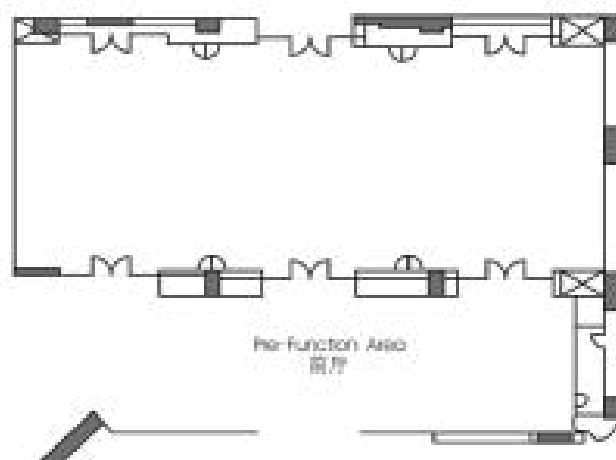

Crystal Ballroom 2/F
水晶宴会厅二楼