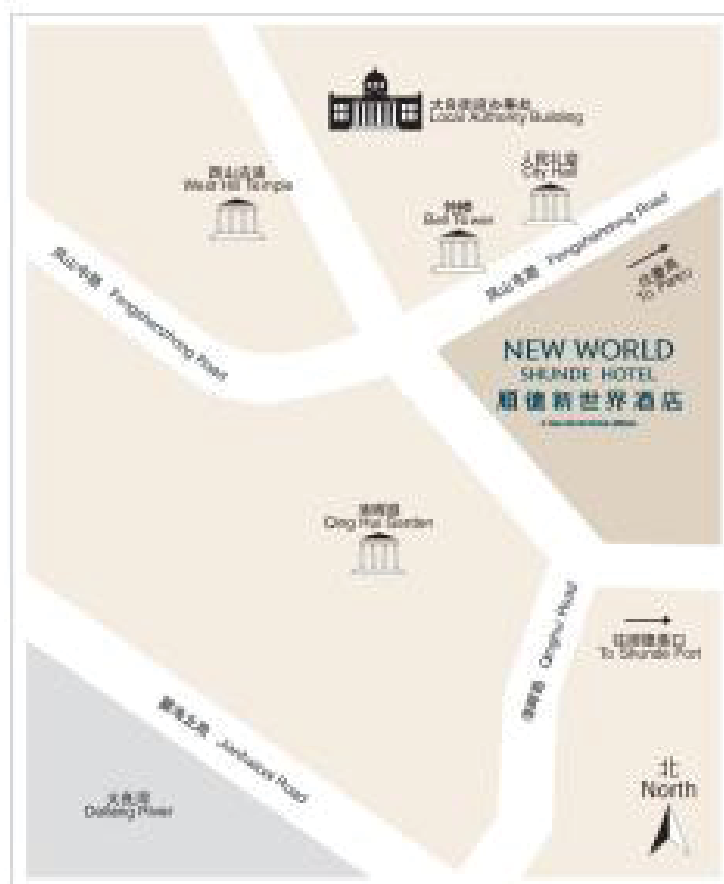

Contact Us 联系方式

New World Shunde Hotel

150 Qinghui Road, Daliang, Shunde, Foshan, Guangdong Province, 528300 P.R.C.

Tel: +86 757 2221 8333 Fax: +86 757 2221 4773

Email: shunde@newworldhotels.com

Website: www.newworldhotels.com

顺德新世界酒店

中国广东省佛山市顺德区大良清晖路150号 邮政编码: 528300

电话: +86 757 2221 8333 传真: +86 757 2221 4773

电邮: shunde@newworldhotels.com

网址: www.newworldhotels.com