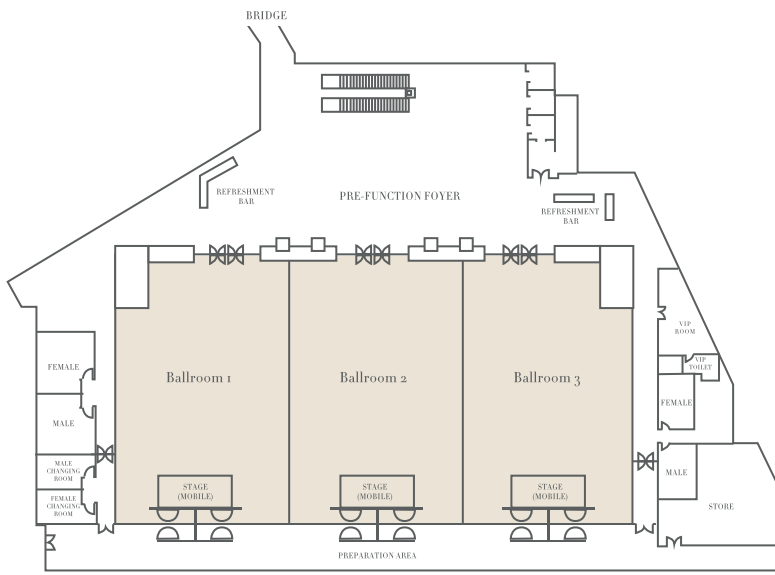

GUESTROOMS AND SUITES

	TOTAL	AREA (SQ M)
Deluxe	126	36
Premier Room	70	45
Residence Club Deluxe	54	36
Residence Club Premier Room	30	45
One-Bedroom Suite	20	73

RESTAURANTS AND LOUNGES

- Pasar Baru - A Malaysian multi-cultural mélange of Malay, Indian and Chinese flavours – in lively-market-style with live kitchen setting.
- The Lounge - Meet up with friends or just take a break at this striking, elegant spot for revitalising drinks, hot coffee or tea, snacks and sweets.
- PJ's Bar & Grill - Relish the rooftop 360-degree city views as much as the tantalising appetisers, Western and Asian grilled specialties and creative cocktails complemented by a private Cigar Lounge.

THE GALLERY

The Gallery consists of eight configurable rooms, ranging from 84 to 173 square metres, which can accommodate 10 to 40 guests in total. Elegant yet modern, the Gallery has floor-to-ceiling windows that admit plentiful natural light. You'll find this spacious venue the perfect choice for a variety of social functions and special occasions.

Fax : +60 3 7682 0088

Email : marketing.petalingjaya@newworldhotels.com

Website : www.newworldhotels.com

Grand Ballroom 2/F

Meeting Room 3/F

Meeting Room 3A/F

Ceiling

Venue Area (m) Height (m) Boardroom U-Shape Banquet Hollow Theatre Classroom Cocktail

Grand Ballroom 2/F

Grand Ballroom	1761	8	-	-	1000	-	1700	584	1800
Ballroom 1	570	8	48	44	240	60	450	150	400
Ballroom 2	650	8	48	60	400	80	700	280	800
Ballroom 3	570	8	48	44	240	60	450	150	400

Meeting Room 3/F