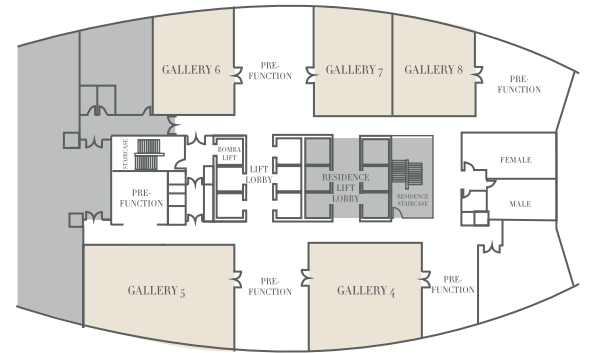

GUESTROOMS AND SUITES

	TOTAL	AREA (SQ M)
Deluxe	126	36
Premier Room	70	45
Residence Club Deluxe	54	36
Residence Club Premier Room	30	45
One-Bedroom Suite	20	73

RESTAURANTS AND LOUNGES

- Pasar Baru - A Malaysian multi-cultural mélange of Malay, Indian and Chinese flavours – in lively-market-style with live kitchen setting.
- The Lounge - Meet up with friends or just take a break at this striking, elegant spot for revitalising drinks, hot coffee or tea, snacks and sweets.
- PJ's Bar & Grill - Relish the rooftop 360-degree city views as much as the tantalising appetisers, Western and Asian grilled specialties and creative cocktails complemented by a private Cigar Lounge.

THE GALLERY

The Gallery consists of eight configurable rooms, ranging from 84 to 173 square metres, which can accommodate 10 to 40 guests in total. Elegant yet modern, the Gallery has floor-to-ceiling windows that admit plentiful natural light. You'll find this spacious venue the perfect choice for a variety of social functions and special occasions.

Fax : +60 3 7682 0088

Email : marketing.petalingjaya@newworldhotels.com

Website : www.newworldhotels.com

Grand Ballroom 2/F

Meeting Room 3/F

Meeting Room 3A/F

Ceiling

Venue Area (m) Height (m) Boardroom U-Shape Banquet Hollow Theatre Classroom Cocktail

Grand Ballroom 2/F

Grand Ballroom	1761	8	-	-	1000	-	1700	584	1800
Ballroom 1	570	8	48	44	240	60	450	150	400
Ballroom 2	650	8	48	60	400	80	700	280	800
Ballroom 3	570	8	48	44	240	60	450	150	400

Meeting Room 3/F