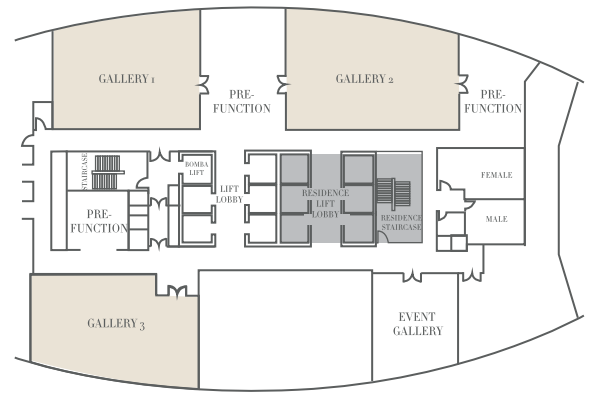

GUESTROOMS AND SUITES

	TOTAL	AREA (SQ M)
Deluxe	126	36
Premier Room	70	45
Residence Club Deluxe	54	36
Residence Club Premier Room	30	45
One-Bedroom Suite	20	73

RESTAURANTS AND LOUNGES

- Pasar Baru - A Malaysian multi-cultural mélange of Malay, Indian and Chinese flavours – in lively-market-style with live kitchen setting.
- The Lounge - Meet up with friends or just take a break at this striking, elegant spot for revitalising drinks, hot coffee or tea, snacks and sweets.
- PJ's Bar & Grill - Relish the rooftop 360-degree city views as much as the tantalising appetisers, Western and Asian grilled specialties and creative cocktails complemented by a private Cigar Lounge.

THE GALLERY

The Gallery consists of eight configurable rooms, ranging from 84 to 173 square metres, which can accommodate 10 to 40 guests in total. Elegant yet modern, the Gallery has floor-to-ceiling windows that admit plentiful natural light. You'll find this spacious venue the perfect choice for a variety of social functions and special occasions.

Fax : +60 3 7682 0088

Email : marketing.petalingjaya@newworldhotels.com

Website : www.newworldhotels.com

Grand Ballroom 2/F

Meeting Room 3/F

Meeting Room 3A/F

Ceiling

Venue Area (m) Height (m) Boardroom U-Shape Banquet Hollow Theatre Classroom Cocktail

Grand Ballroom 2/F

Grand Ballroom	1761	8	-	-	1000	-	1700	584	1800
Ballroom 1	570	8	48	44	240	60	450	150	400
Ballroom 2	650	8	48	60	400	80	700	280	800
Ballroom 3	570	8	48	44	240	60	450	150	400

Meeting Room 3/F