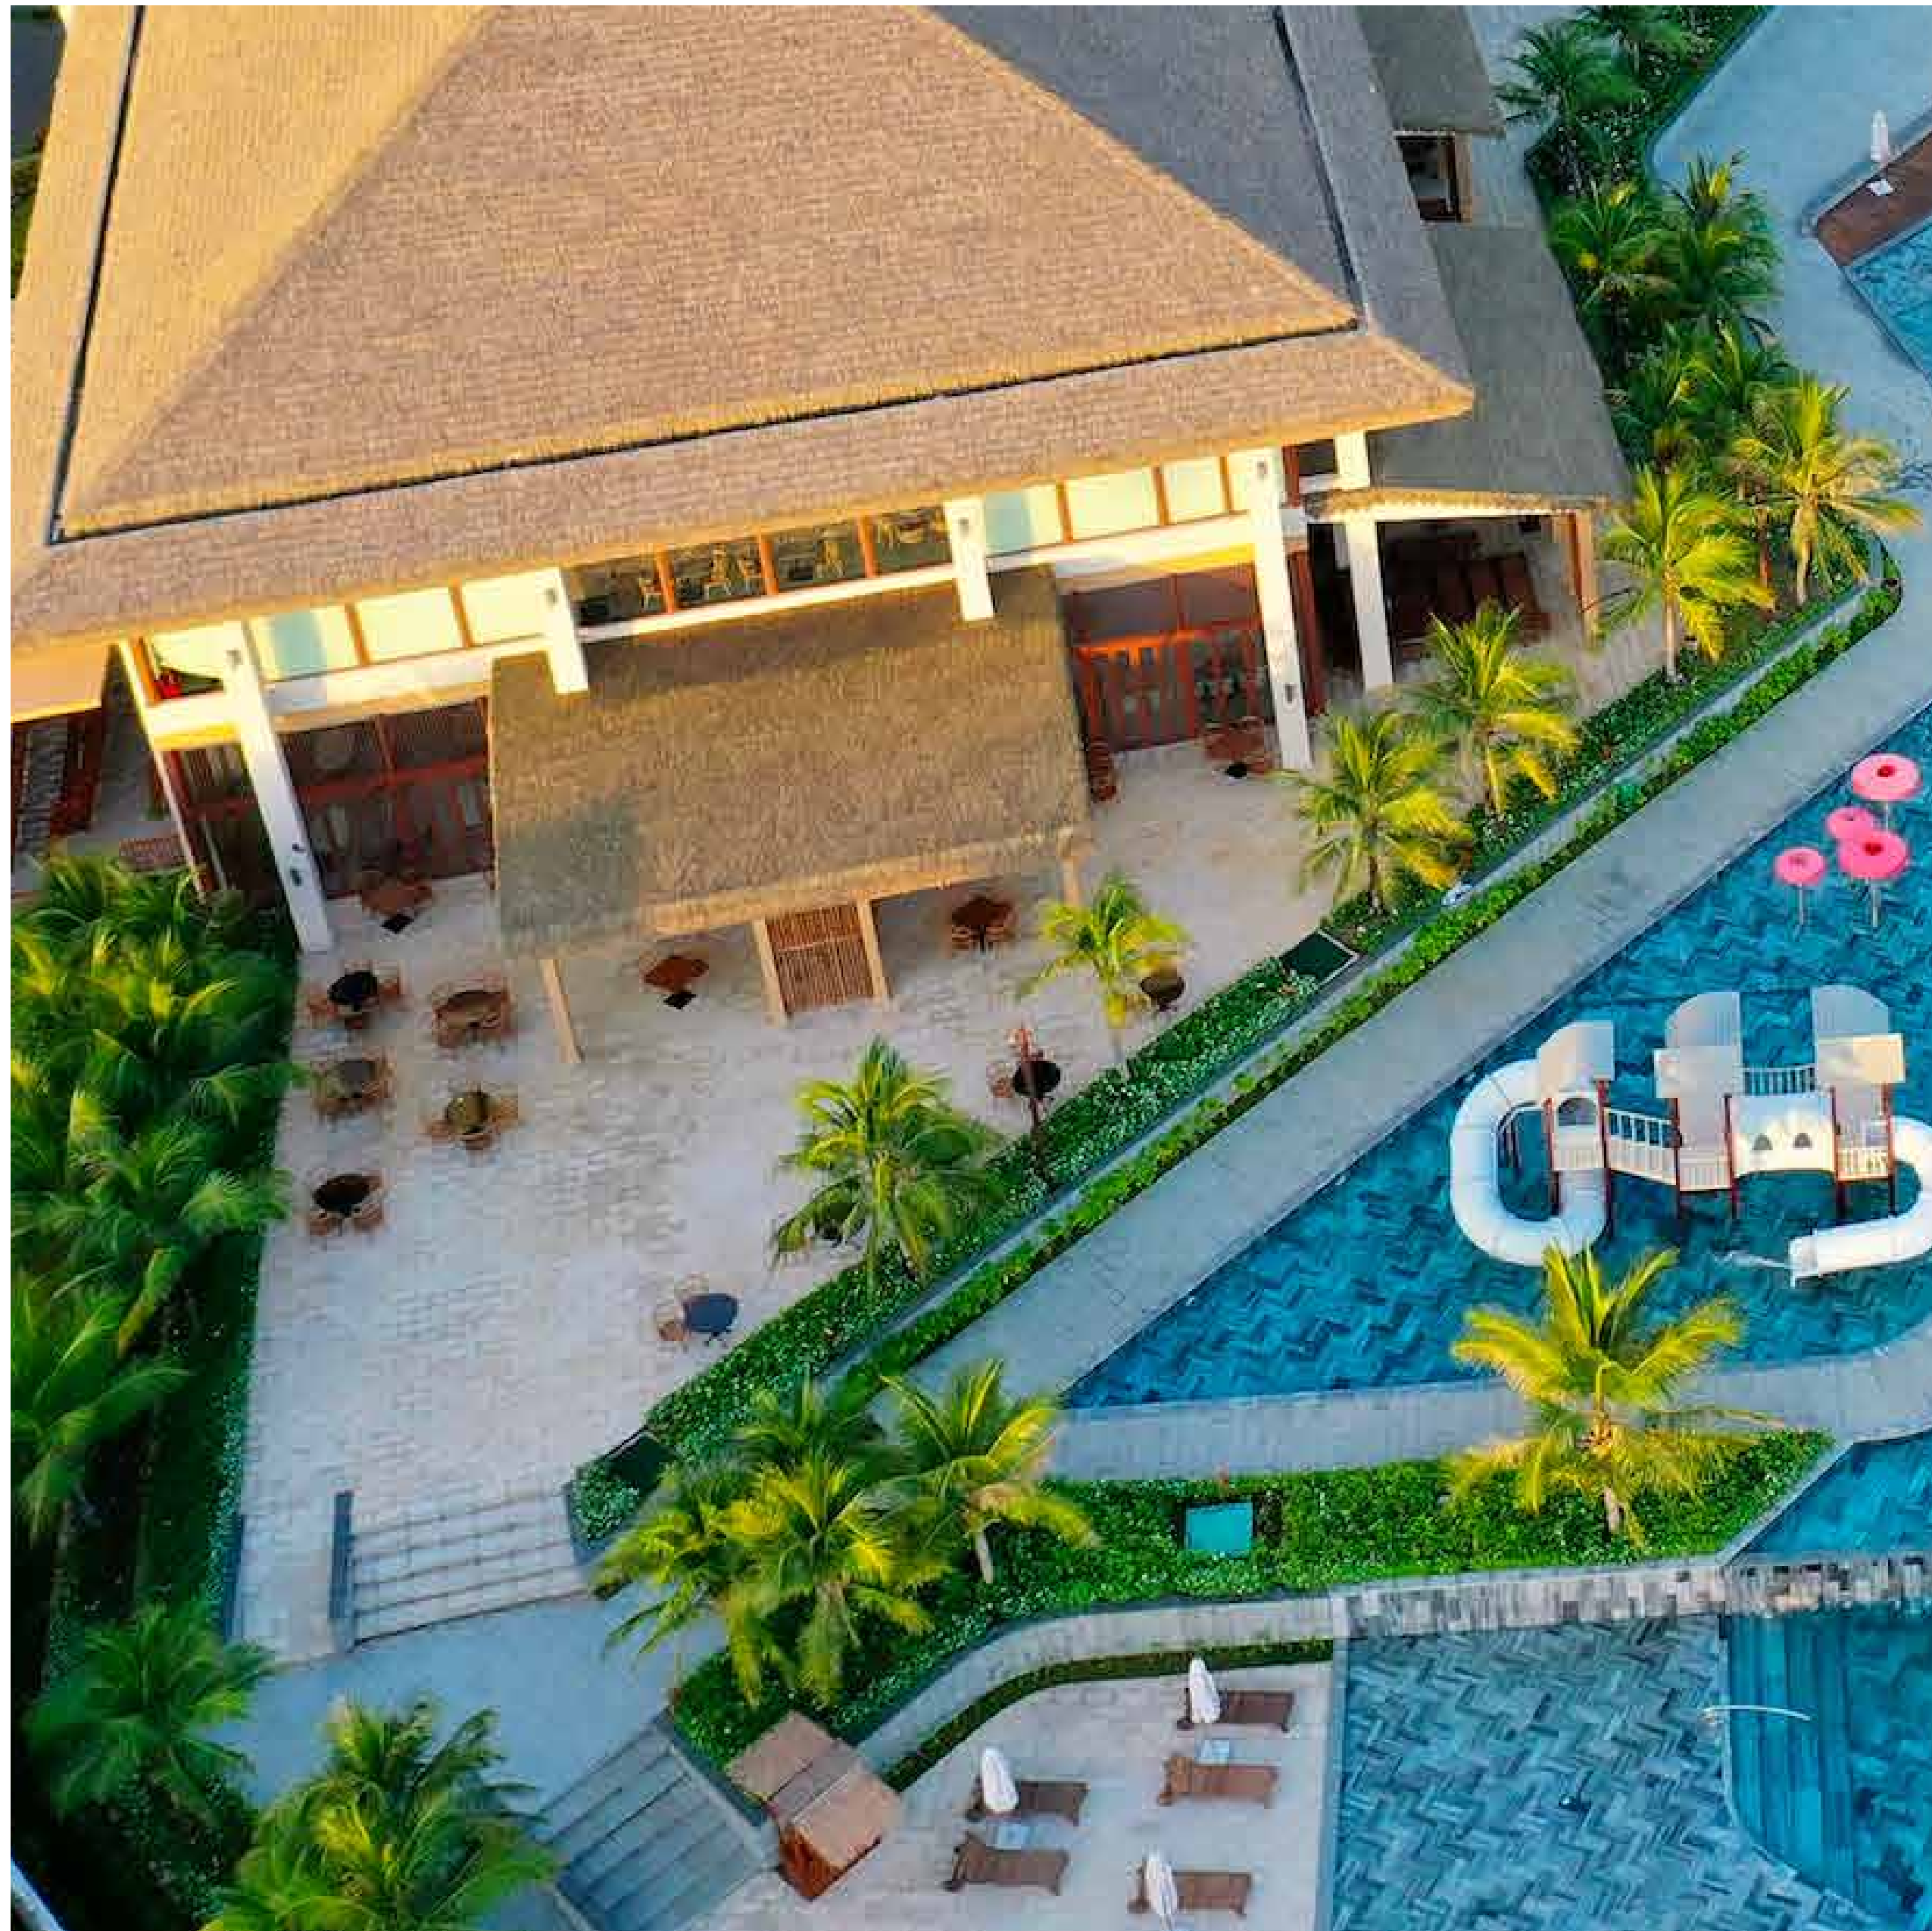

THE BAY KITCHEN

OUTDOOR - SECTION C

Dimensions (LxWxH)	Reception	Banquet
22 x 15 x 5	100	60