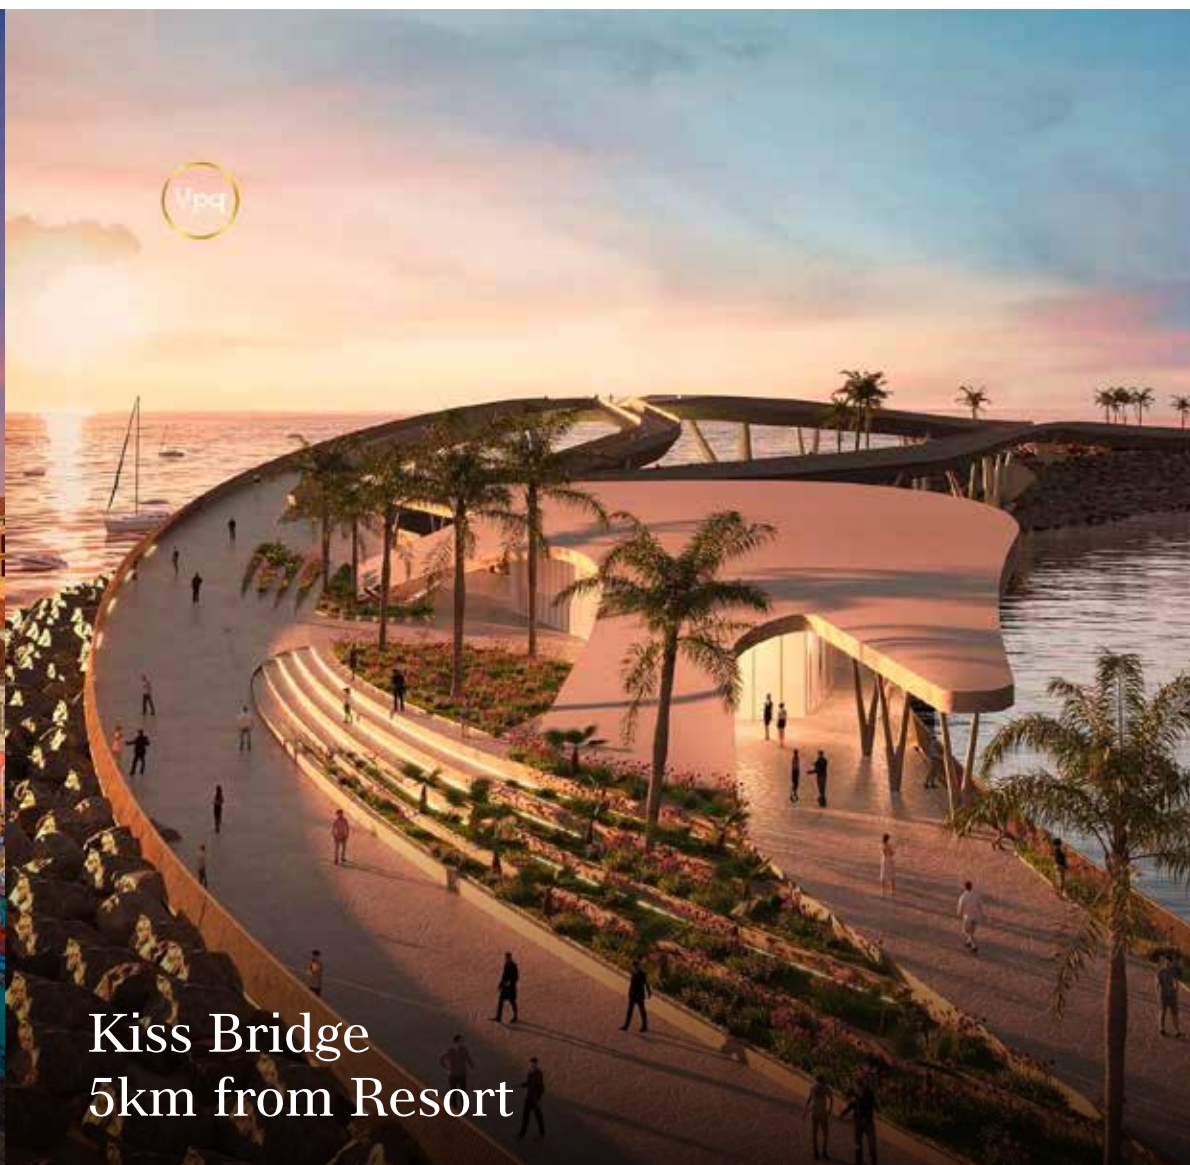

DESTINATION HIGHLIGHTS