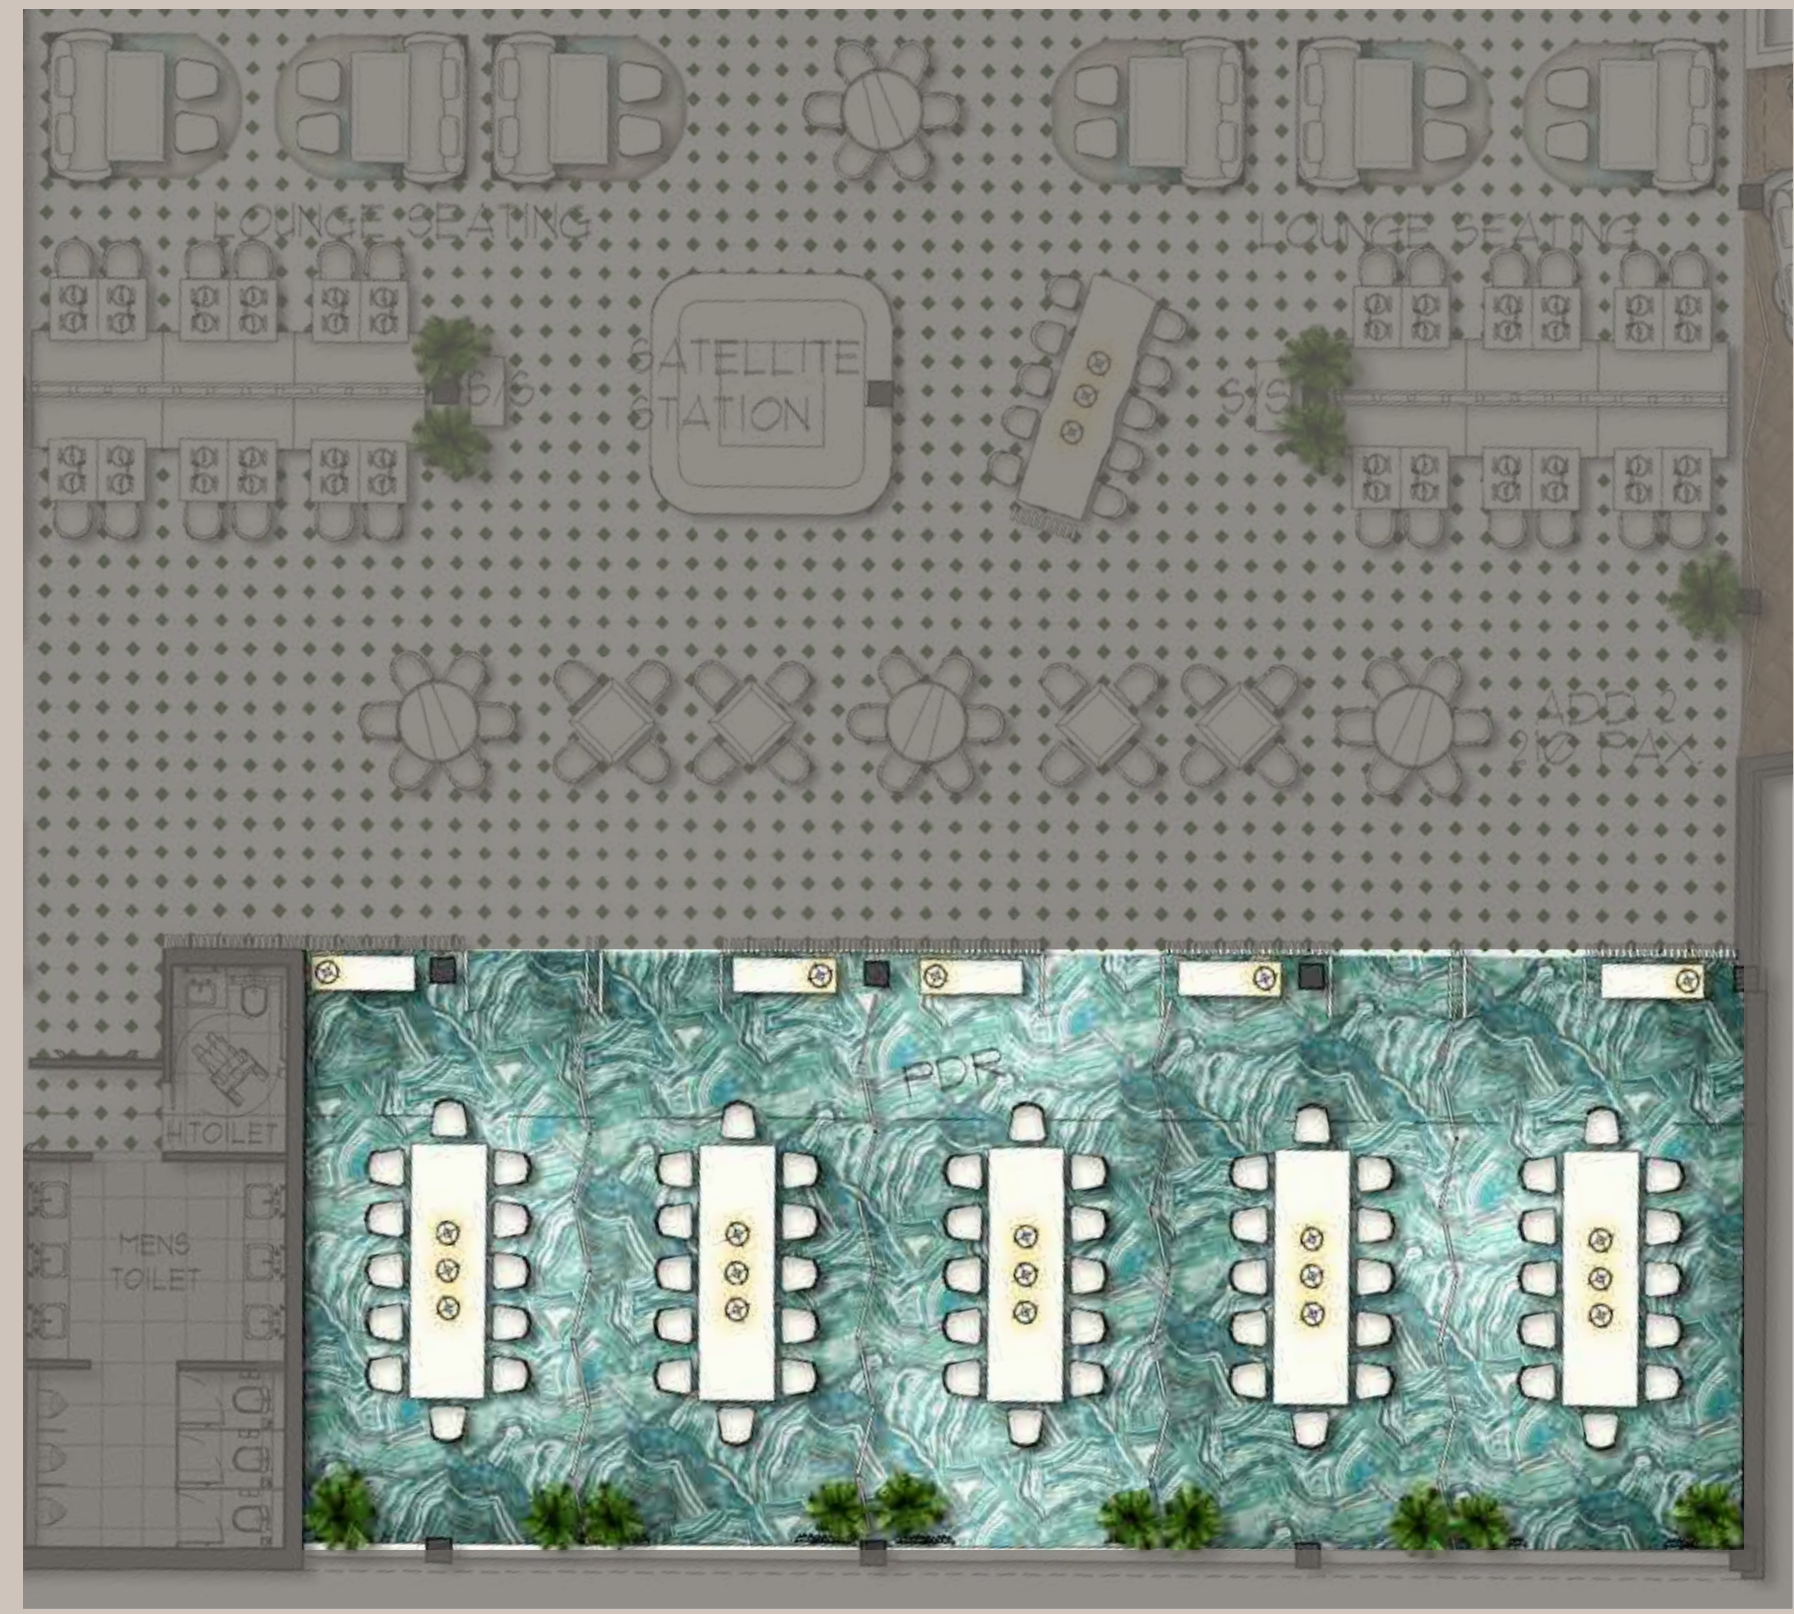

THE BAY KITCHEN

PRIVATE DINING ROOM

Dimensions (LxWxH)	Area (sq.mt)	Theatre	Classroom	U-Shape	Reception	Banquet
19 x 7.8 x 4.4	148	110	80	60	100	60