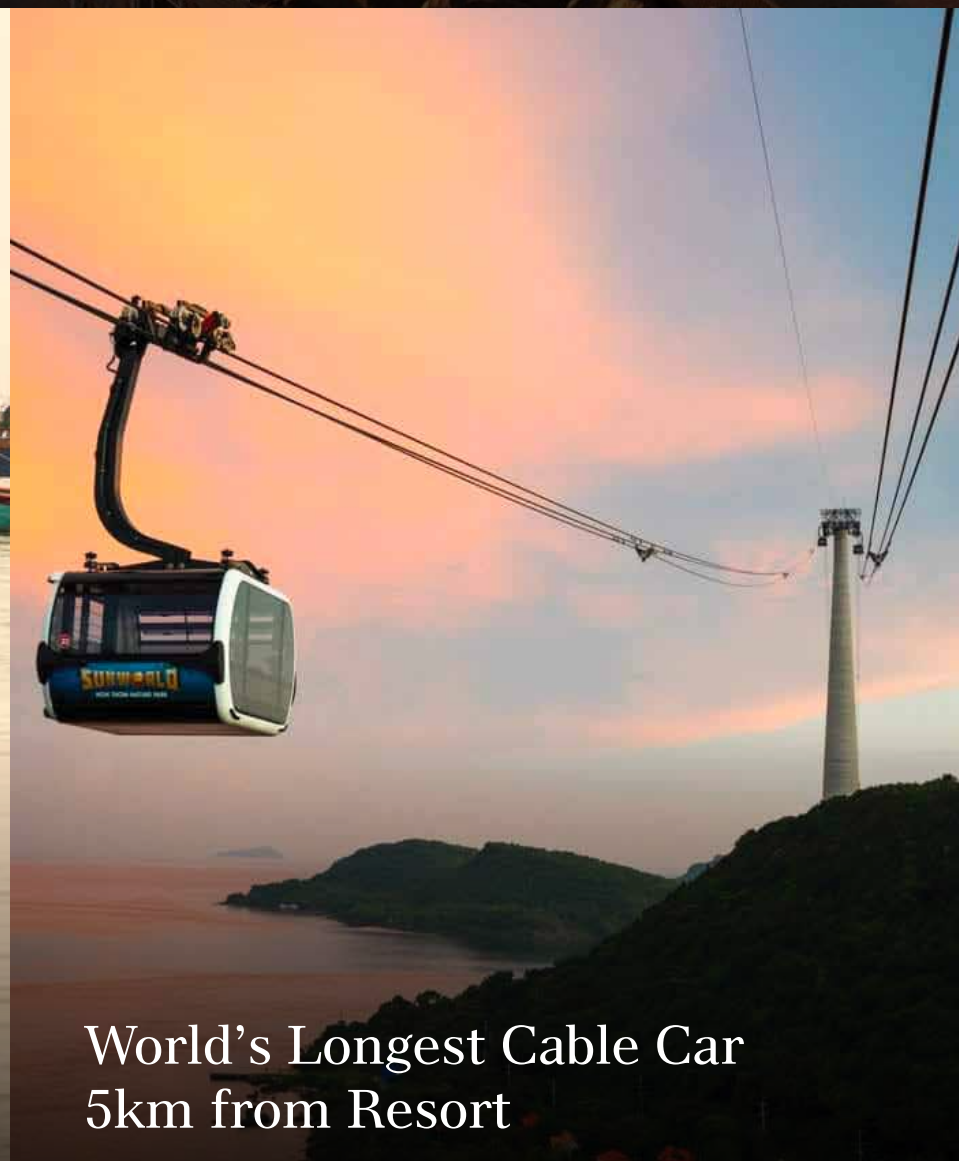

Scuba Diving

Peper Farm

Traditional Fishing Villages

World's Longest Cable Car
5km from Resort

Fish Sauce Manufacturers
3km from Resort

Sun World Hon Thom
5km from Resort

Ho Quoc Pagoda
10km from Resort

Scan QR code to discover Sales Kit
of New World Phu Quoc Resort