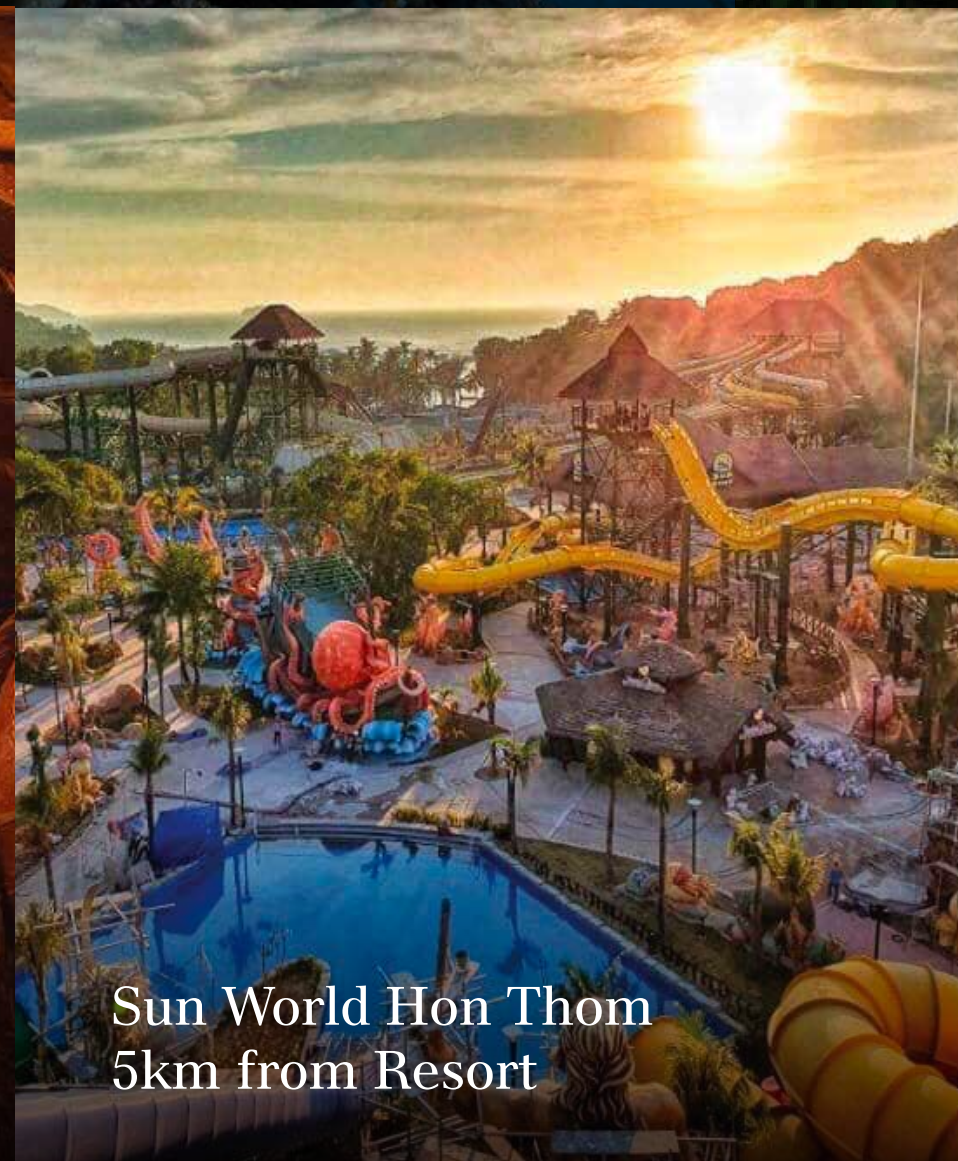

Peper Farm

Ho Quoc Pagoda
10km from Resort

Sun World Hon Thom
5km from Resort