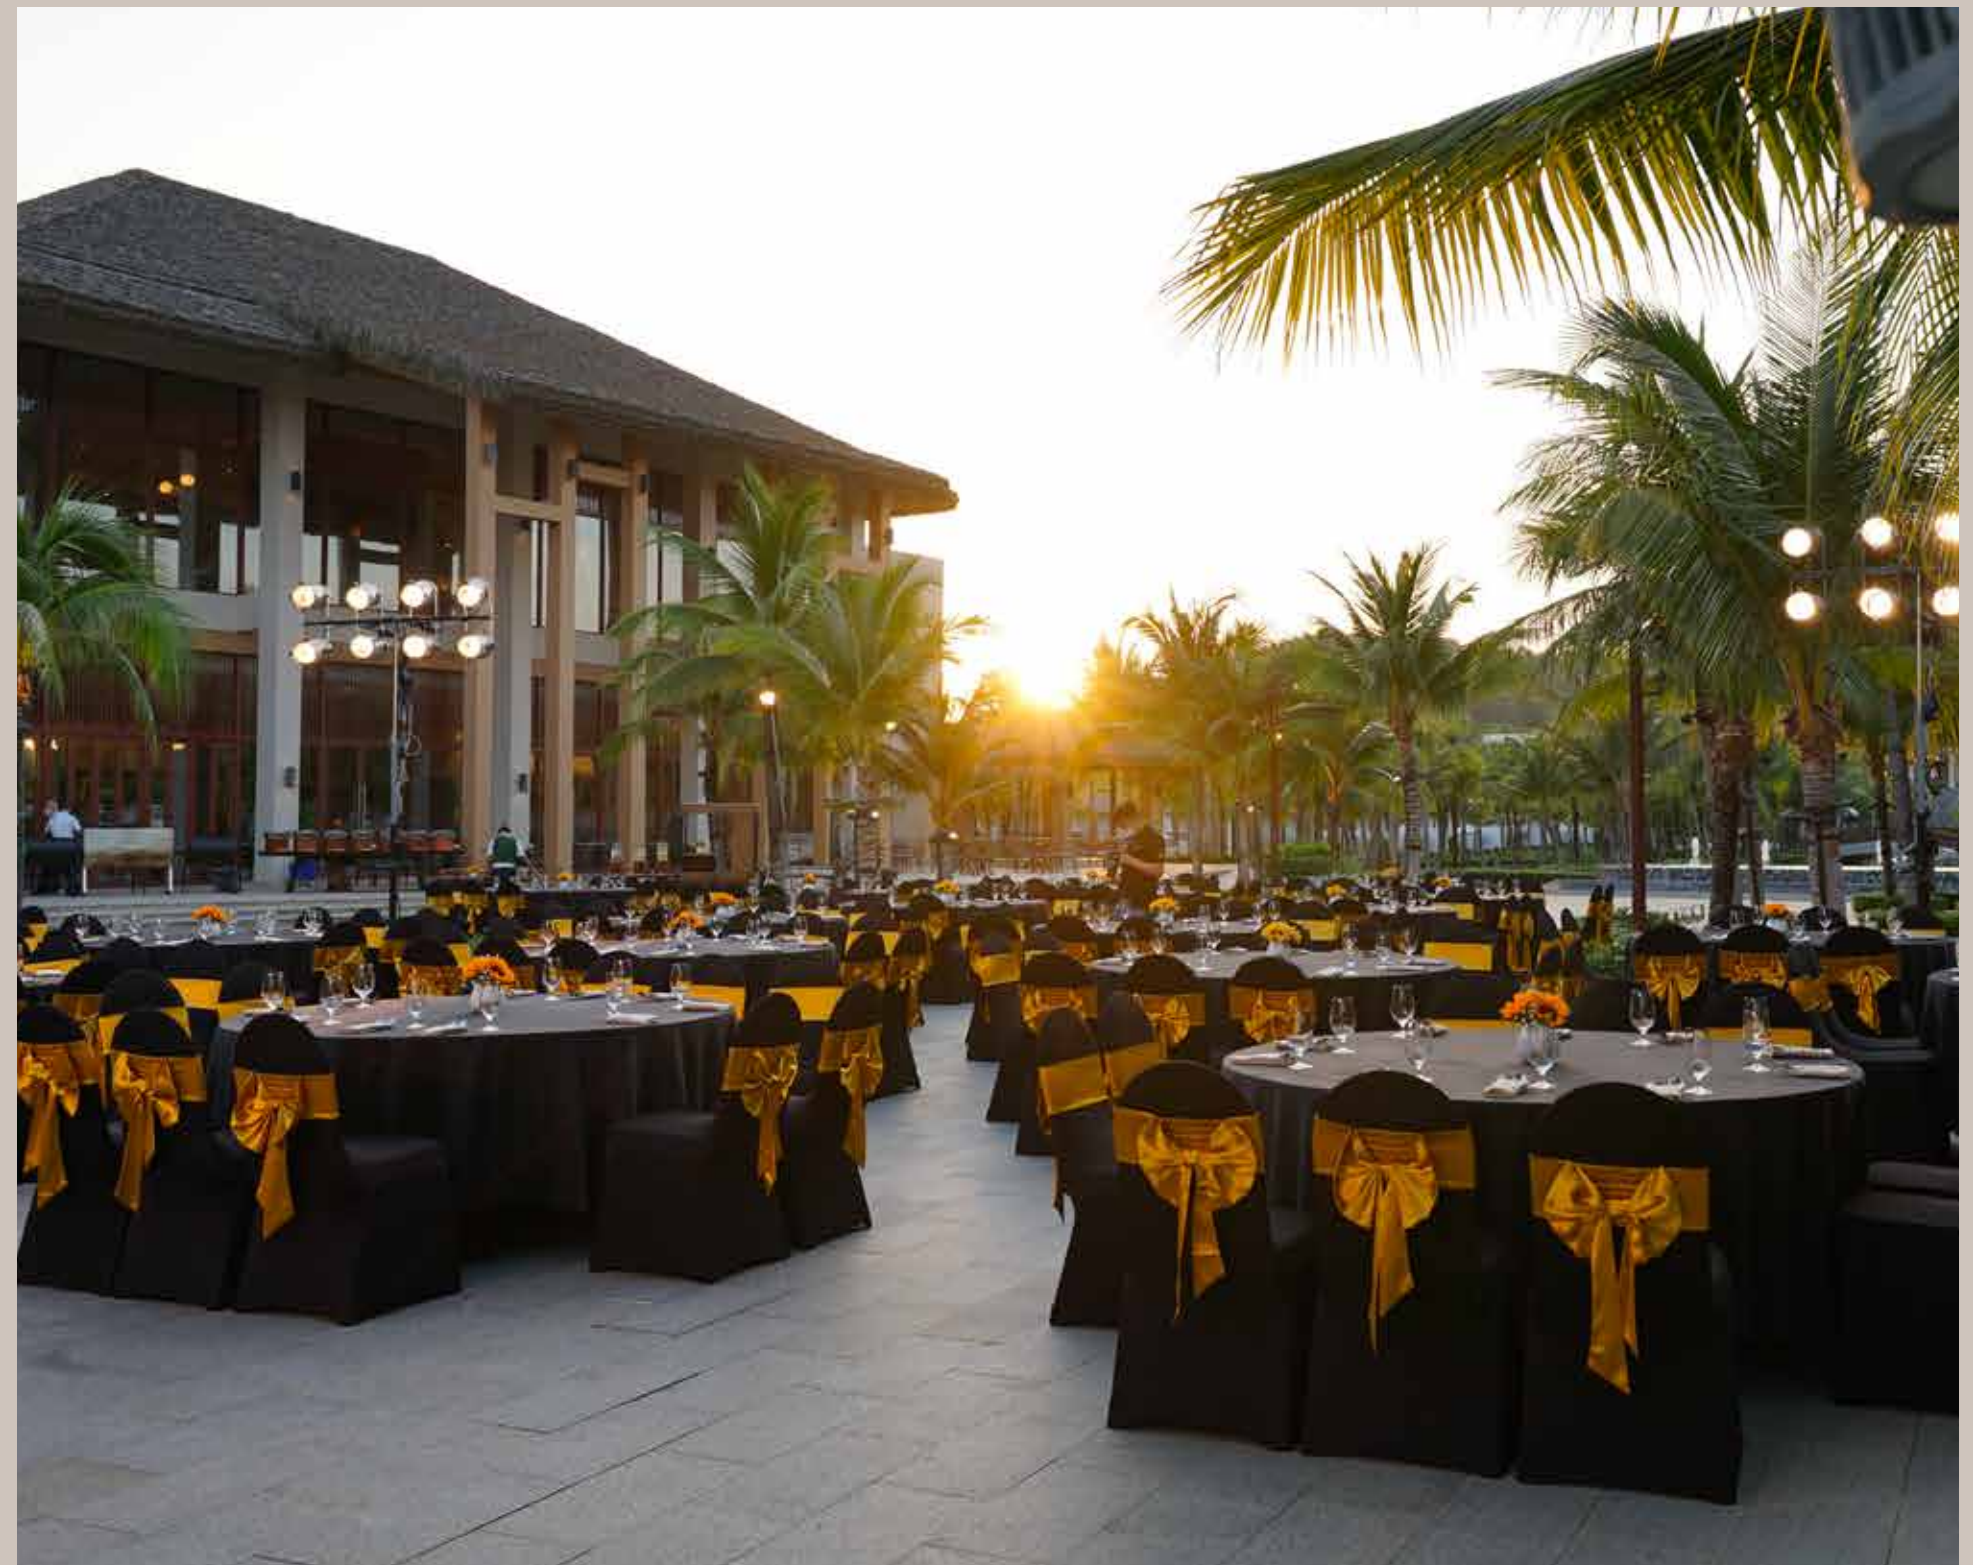

RESORT SQUARE

Dimensions (LxWxH)	Area (sq.mt)	Reception	Banquet
44 x 14	638	500	350