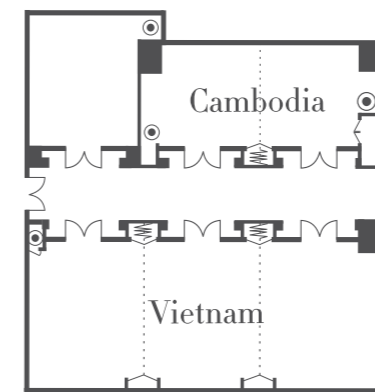

NEW WORLD

SAIGON HOTEL

Capacity
(no. of people)

Function	Area (m ²)	U-shape	Banquet	Hollow	Theatre	Classroom	Cocktail
Ben Thanh Hall 1/F							
	333	150	312	84	486	252	300
Grand Mekong Ballroom 1/F							
	300	150	288	84	408	216	300
Grand Indochine Ballroom (Indochine & Vietnam) 1/F							
	371	102	288	60	216	156	300
Cambodia 1/F							
	42	21	24	24	42	24	20
Vietnam 1/F							
	97	42	48	48	104	60	50
Meeting Room 7&8 1/F							
	52	21	48	24	40	24	20

Ben Thanh Hall 1/F

Grand Mekong Ballroom 1/F

Cambodia & Vietnam 1/F

Grand Indochine Ballroom 1/F

Meeting Room 7&8 1/F